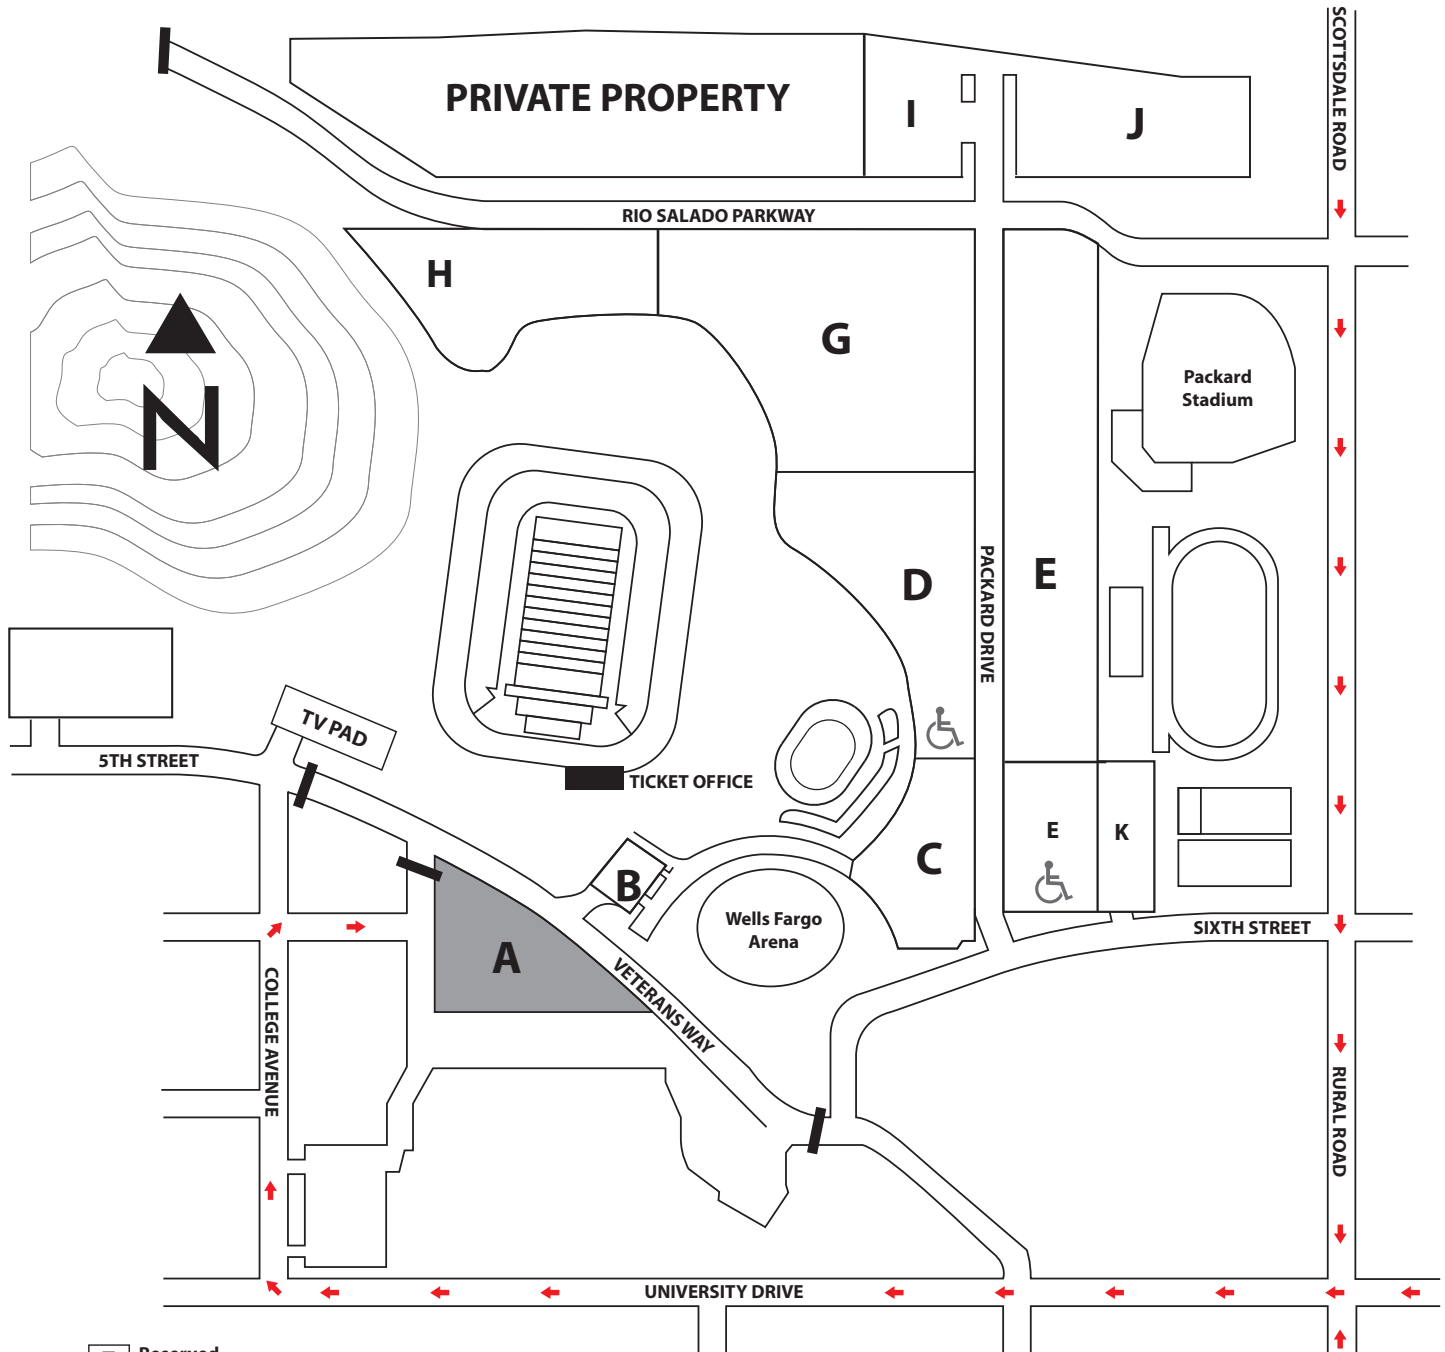

**Lot A**  
INGRESS

# Insight Bowl Game Day Map

**A** Reserved South

**READ THIS CONTRACT – IT LIMITS OUR LIABILITY**

This parking permit licenses the holder to park one vehicle in one stall as directed. The parking stall shall only be occupied by a vehicle. This permit is non-transferable and shall not be sold for any reason at any cost. Any violation of any policy, procedure or direction may result in the vehicle being relocated or removed from premises. The owner and service provider of this permit hereby declares itself not responsible for and assumes no liability arising from fire, theft, damage to or loss of the vehicle or any article left therein. Only a license of a stall is granted hereby and no bailment is created. Acceptance of this permit constitutes acknowledgement by holder that he/she has read and agrees to the provisions of the foregoing contract. Owner and service provider reserve the right to revoke license and privilege at anytime for any reason.

All pass parking is general admission, early arrival is suggested. Lot opens at 12:00 p.m. Overnight parking is not allowed. Remaining vehicles will be subject to tow at owner's expense.

Please refer to [insightbowl.org](http://insightbowl.org) for traffic patterns and street closures before and after the game. Road closures take effect at 6:00 a.m.