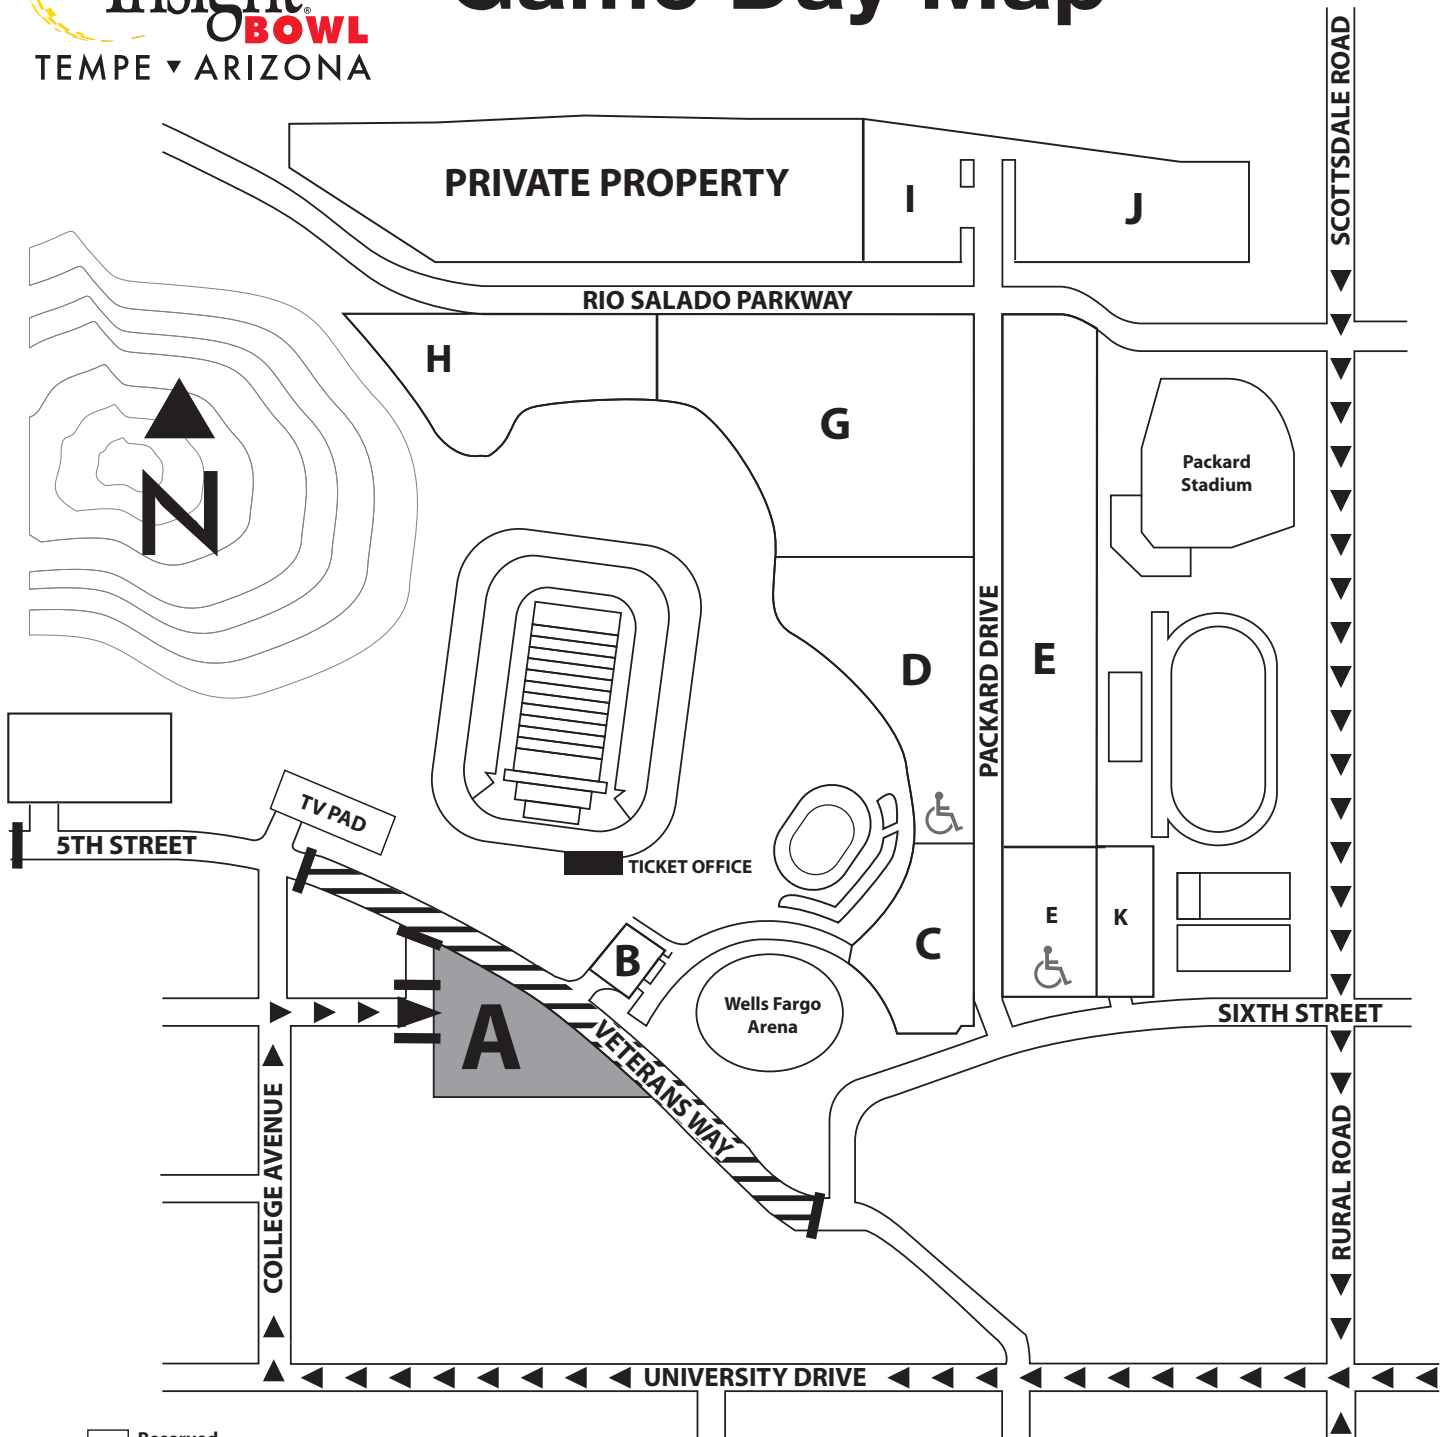

# Insight Bowl Game Day Map

**A** Reserved South

**READ THIS CONTRACT – IT LIMITS OUR LIABILITY**

This parking permit licenses the holder to park one vehicle in one stall as directed. The parking stall shall only be occupied by a vehicle. This permit is non-transferable and shall not be sold for any reason at any cost. Any violation of any policy, procedure or direction may result in the vehicle being relocated or removed from premises. The owner and service provider of this permit hereby declares itself not responsible for and assumes no liability arising from fire, theft, damage to or loss of the vehicle or any article left therein. Only a license of a stall is granted hereby and no bailment is created. Acceptance of this permit constitutes acknowledgement by holder that he/she has read and agrees to the provisions of the foregoing contract. Owner and service provider reserve the right to revoke license and privilege at anytime for any reason.

All pass parking is general admission, early arrival is suggested. Lot opens at 12:00 p.m. Overnight parking is not allowed. Remaining vehicles will be subject to tow at owner's expense.

Please refer to [insightbowl.org](http://insightbowl.org) for traffic patterns and street closures before and after the game. Road closures take effect at 6:00 a.m.