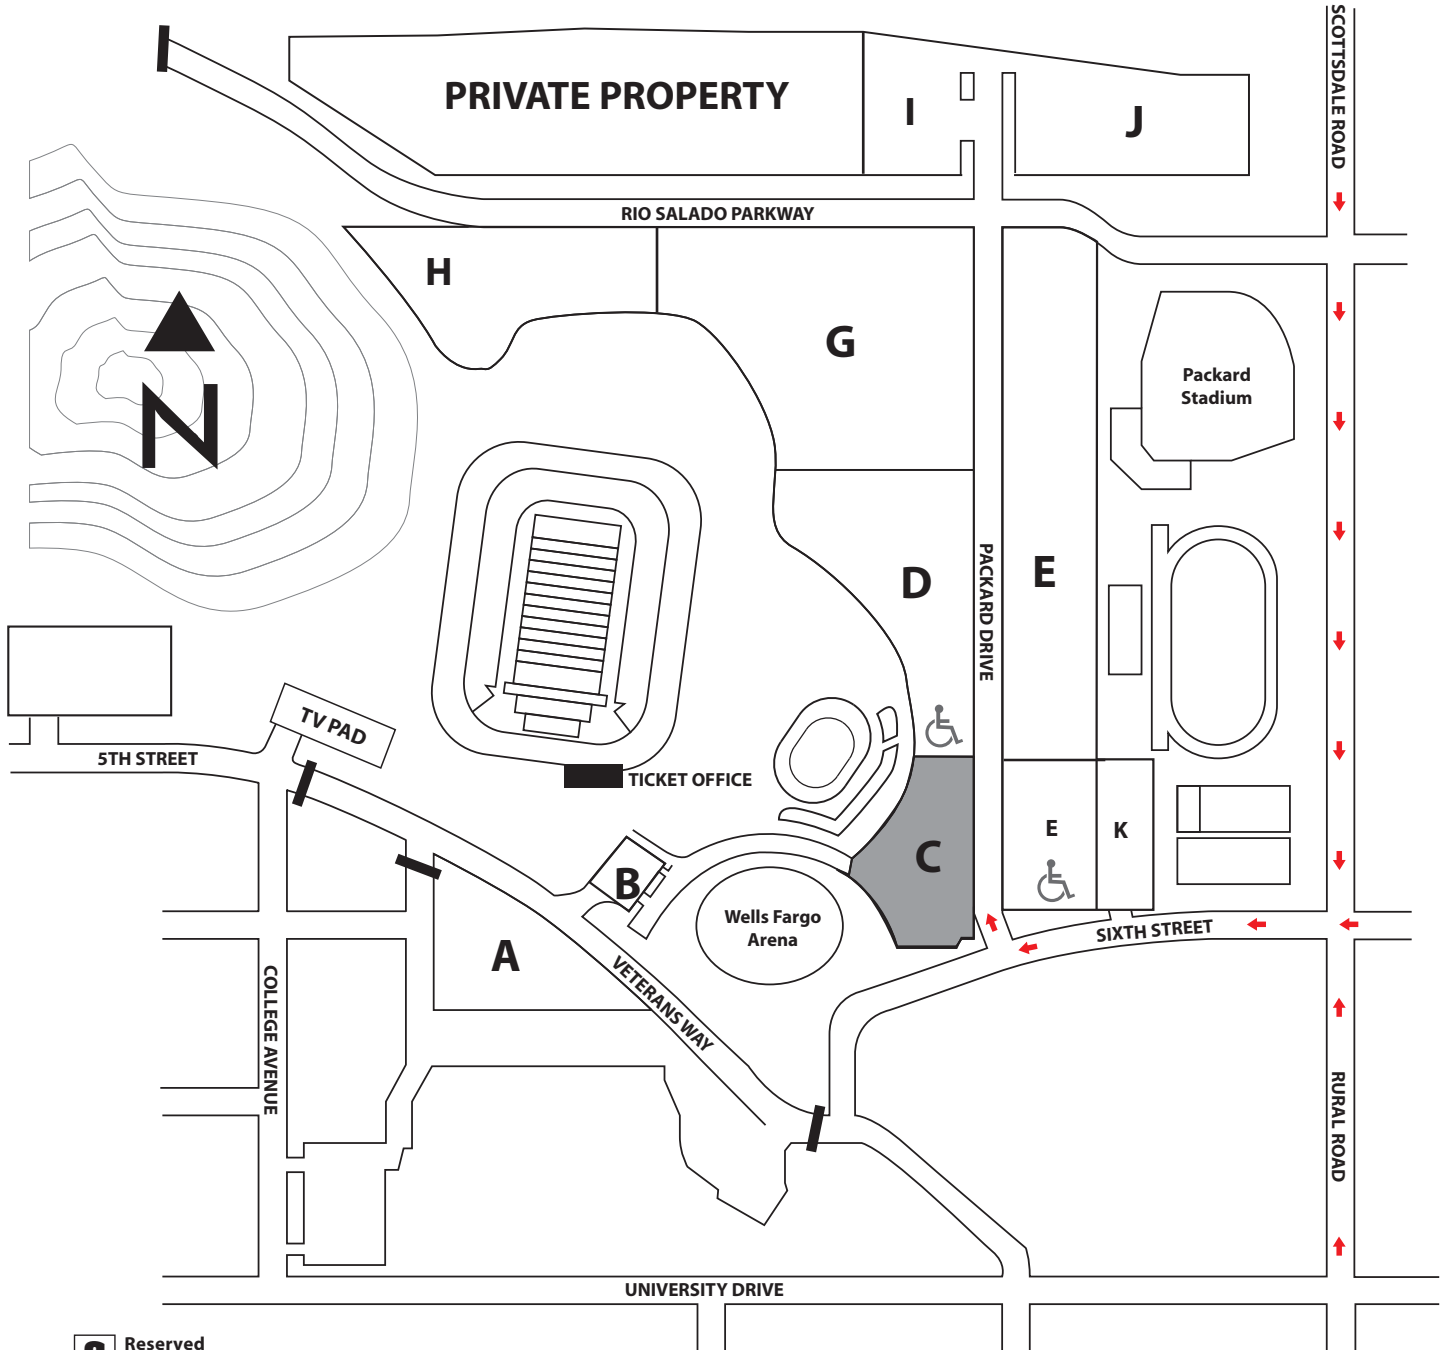

Lot C
INGRESS

Insight Bowl Game Day Map

C Reserved Southeast

READ THIS CONTRACT – IT LIMITS OUR LIABILITY

This parking permit licenses the holder to park one vehicle in one stall as directed. The parking stall shall only be occupied by a vehicle. This permit is non-transferable and shall not be sold for any reason at any cost. Any violation of any policy, procedure or direction may result in the vehicle being relocated or removed from premises. The owner and service provider of this permit hereby declares itself not responsible for and assumes no liability arising from fire, theft, damage to or loss of the vehicle or any article left therein. Only a license of a stall is granted hereby and no bailment is created. Acceptance of this permit constitutes acknowledgement by holder that he/she has read and agrees to the provisions of the foregoing contract. Owner and service provider reserve the right to revoke license and privilege at anytime for any reason.

All pass parking is general admission, early arrival is suggested. Lot opens at 12:00 p.m. Overnight parking is not allowed. Remaining vehicles will be subject to tow at owner's expense.

Please refer to insightbowl.org for traffic patterns and street closures before and after the game. Road closures take effect at 6:00 a.m.