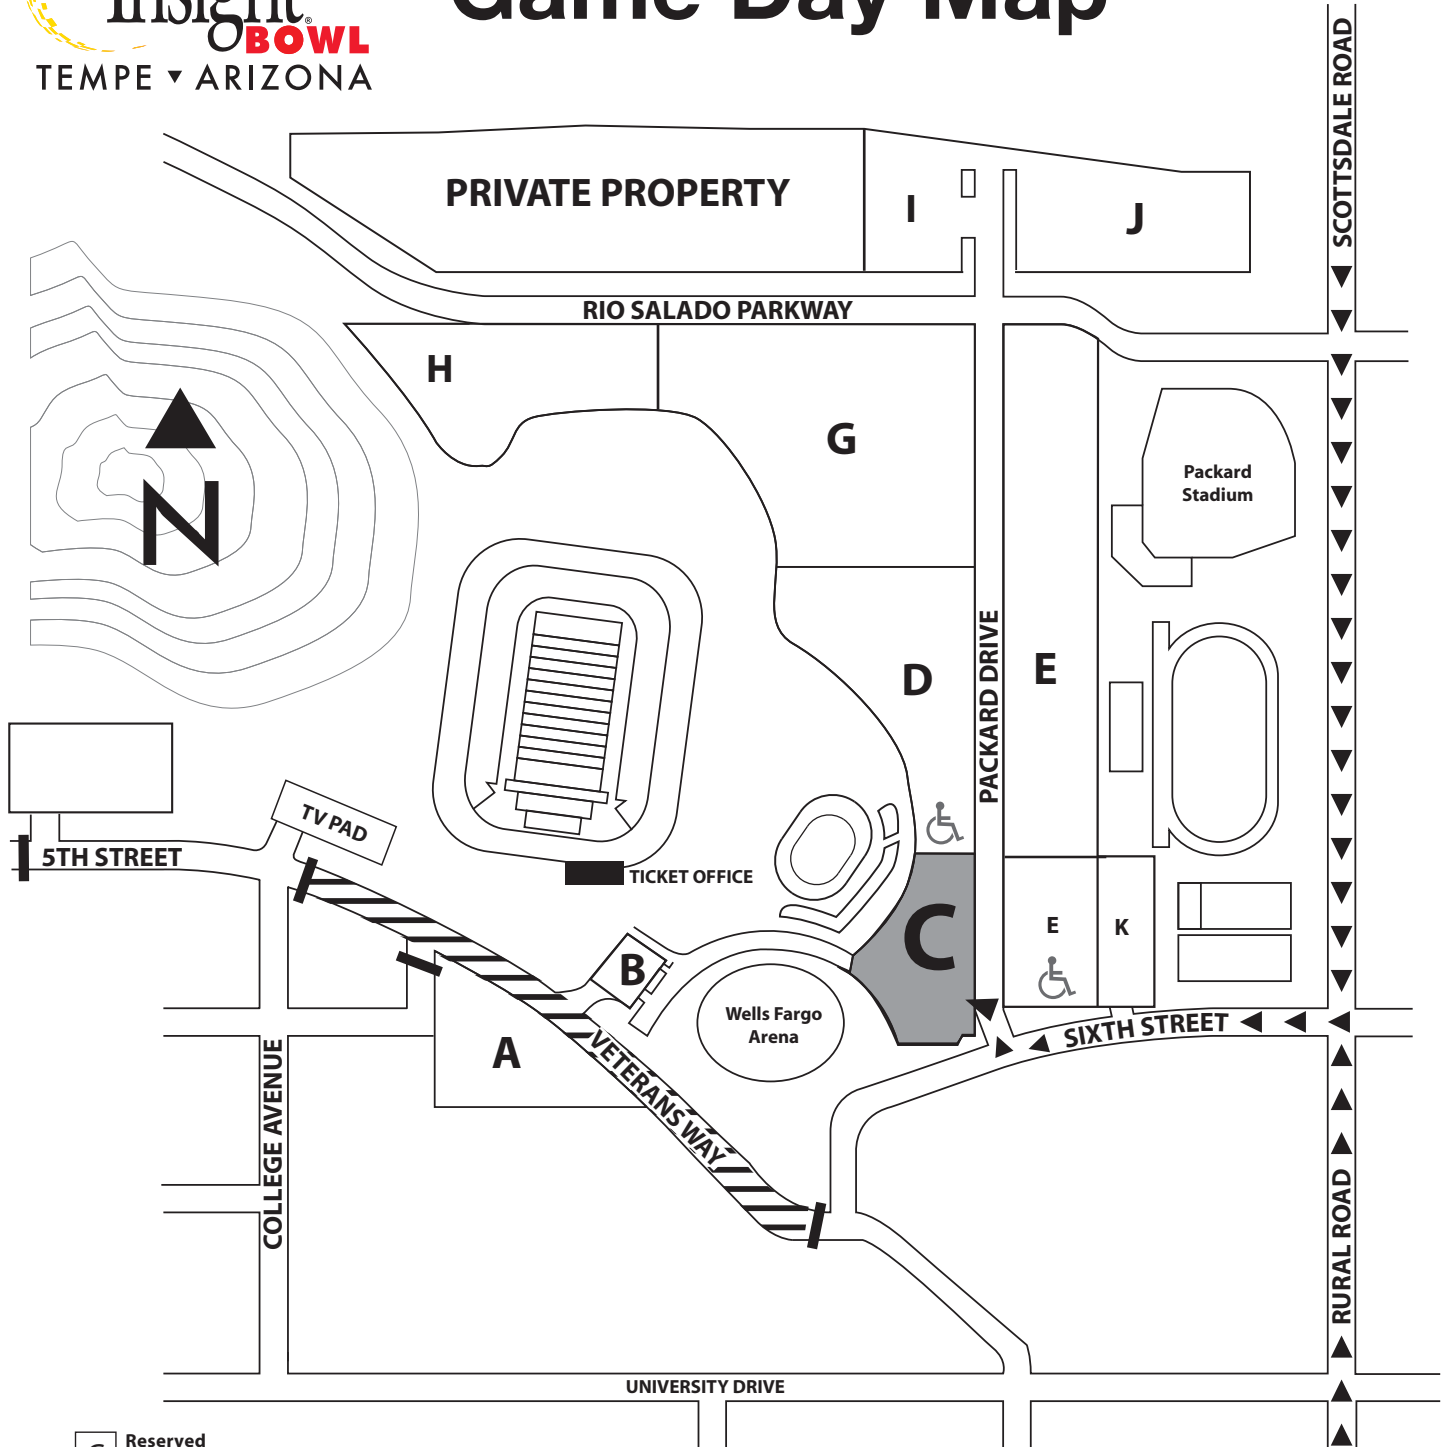

Insight Bowl Game Day Map

C Reserved Southeast

READ THIS CONTRACT – IT LIMITS OUR LIABILITY

This parking permit licenses the holder to park one vehicle in one stall as directed. The parking stall shall only be occupied by a vehicle. This permit is non-transferable and shall not be sold for any reason at any cost. Any violation of any policy, procedure or direction may result in the vehicle being relocated or removed from premises. The owner and service provider of this permit hereby declares itself not responsible for and assumes no liability arising from fire, theft, damage to or loss of the vehicle or any article left therein. Only a license of a stall is granted hereby and no bailment is created. Acceptance of this permit constitutes acknowledgement by holder that he/she has read and agrees to the provisions of the foregoing contract. Owner and service provider reserve the right to revoke license and privilege at anytime for any reason.

All pass parking is general admission, early arrival is suggested. Lot opens at 12:00 p.m. Overnight parking is not allowed. Remaining vehicles will be subject to tow at owner's expense.

Please refer to insightbowl.org for traffic patterns and street closures before and after the game. Road closures take effect at 6:00 a.m.