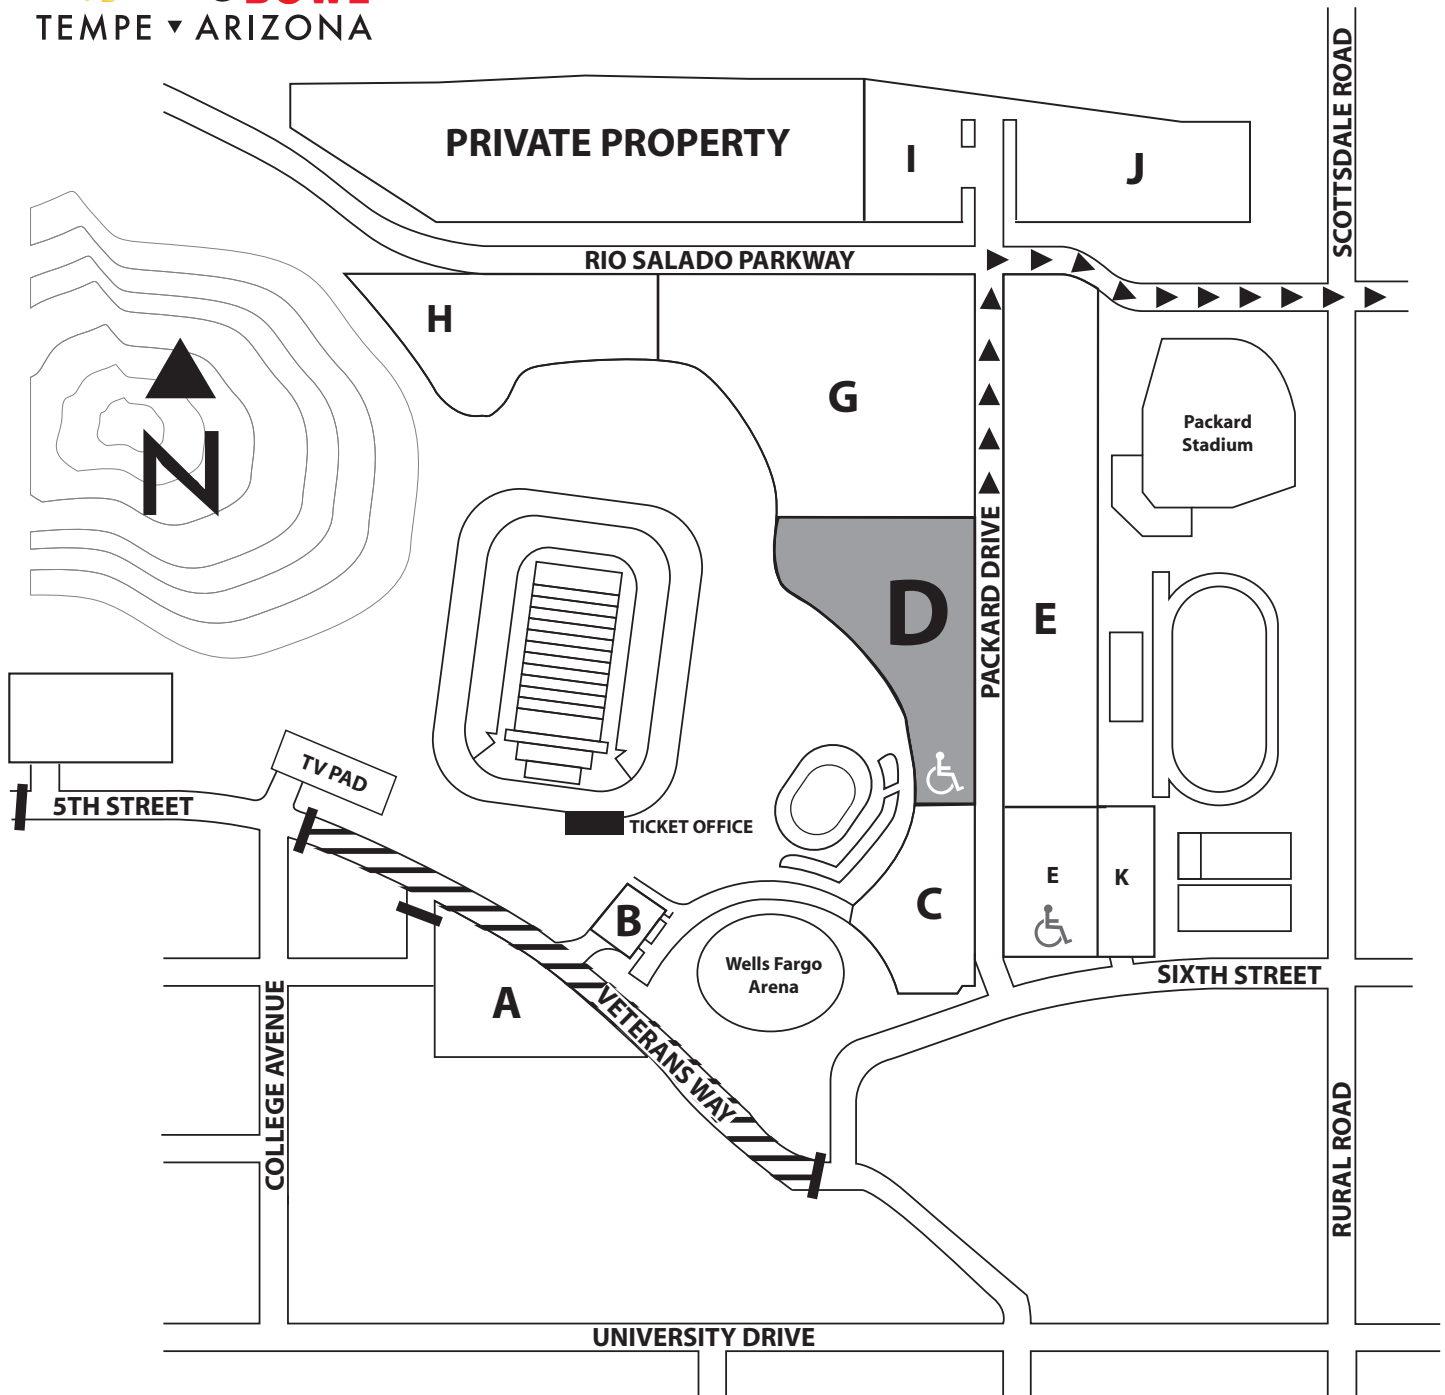

Lot D
EGRESS

Insight Bowl Game Day Map

D Disabled

All pass parking is general admission, early arrival is suggested. Lot opens at 12:00 p.m. Overnight parking is not allowed. Remaining vehicles will be subject to tow at owner's expense.

Please refer to insightbowl.org for traffic patterns and street closures before and after the game. Road closures take effect at 6:00 a.m.