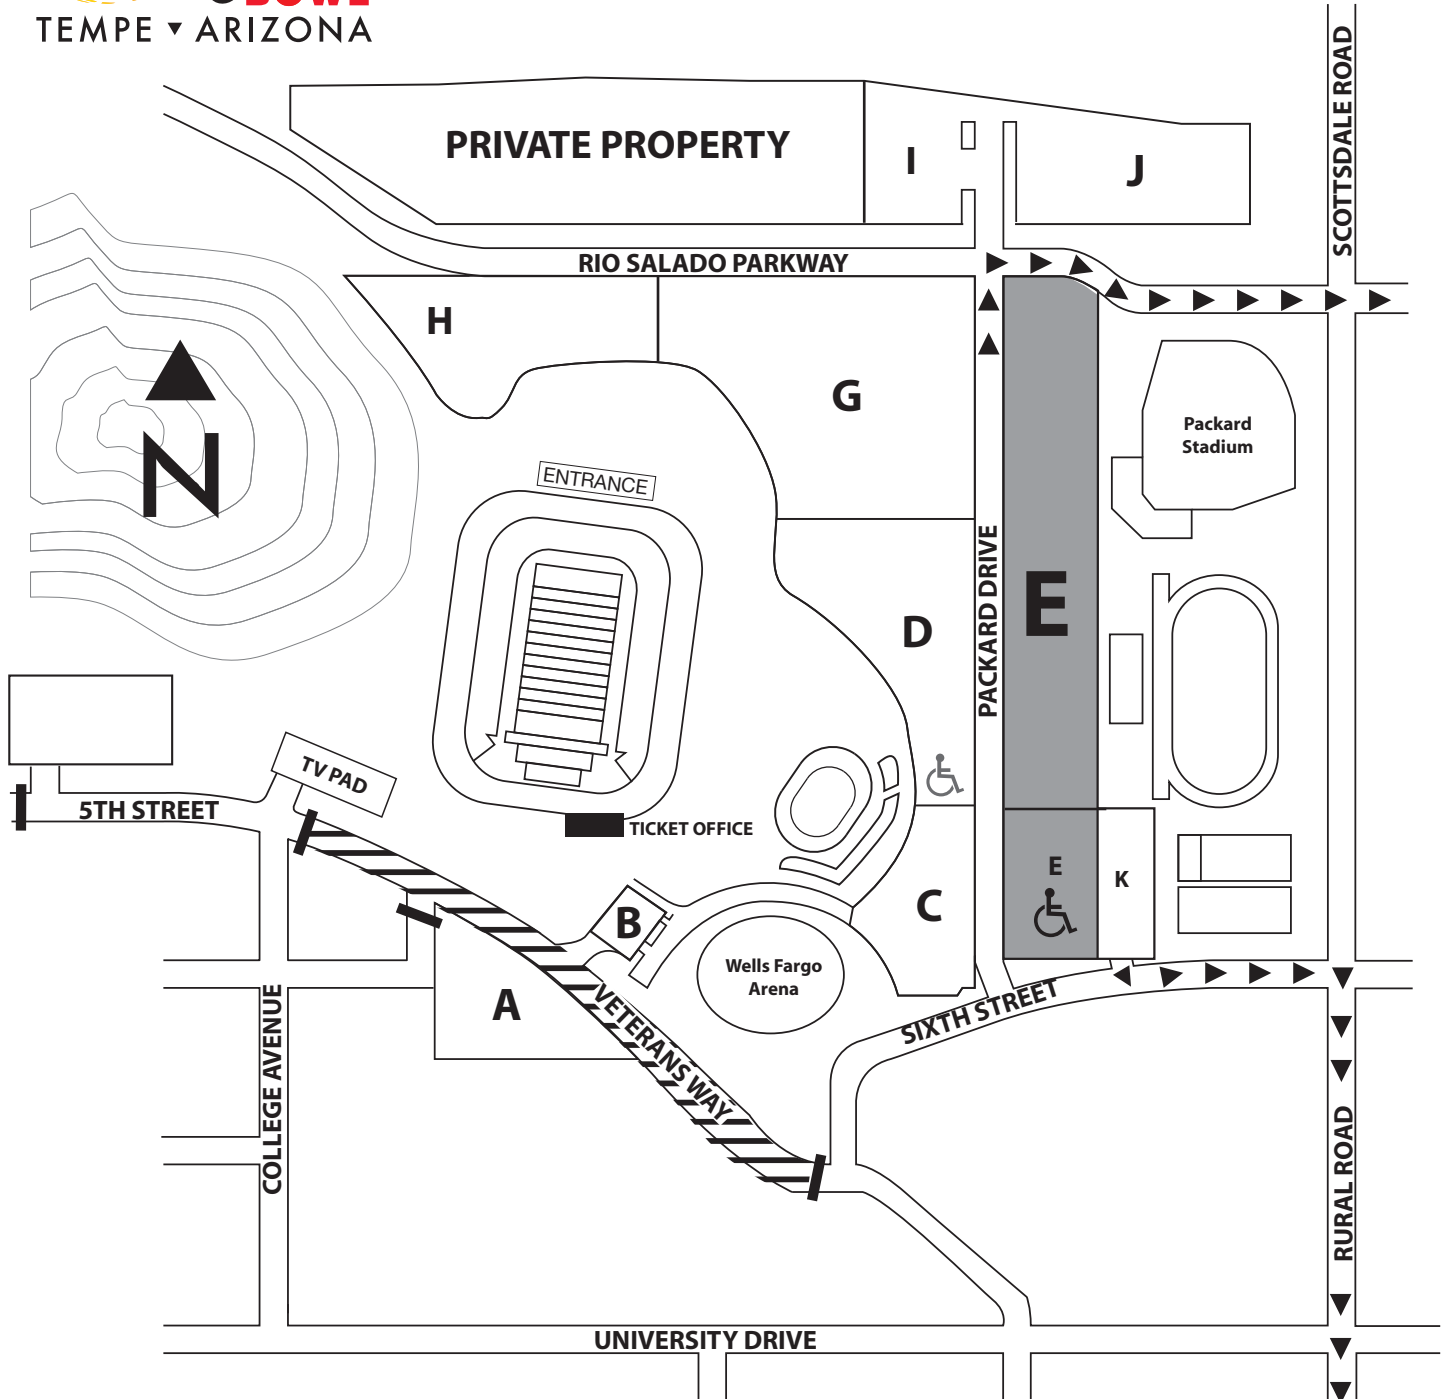

Lot E
EGRESS

Insight Bowl Game Day Map

E Reserved East

All pass parking is general admission, early arrival is suggested. Lot opens at 12:00 p.m. Overnight parking is not allowed. Remaining vehicles will be subject to tow at owner's expense.

Please refer to insightbowl.org for traffic patterns and street closures before and after the game. Road closures take effect at 6:00 a.m.