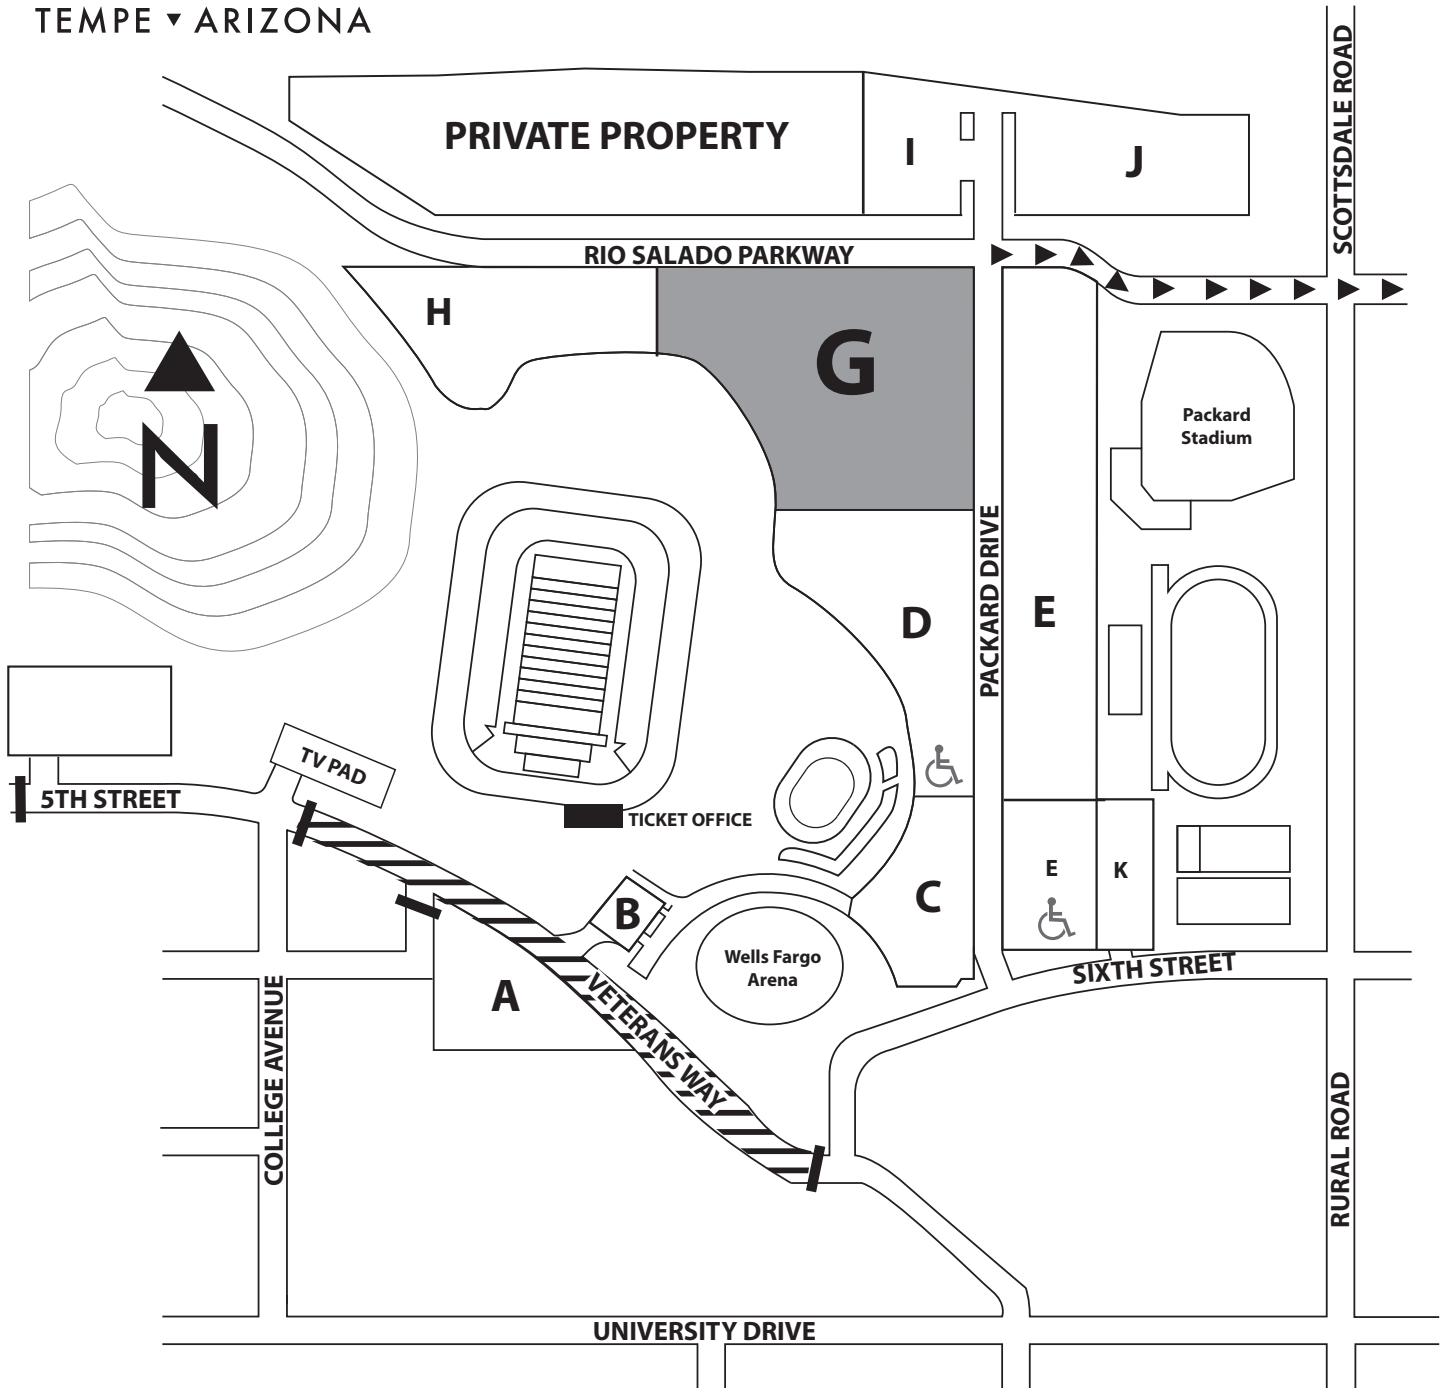

Lot G
EGRESS

Insight Bowl Game Day Map

G Reserved
North

All pass parking is general admission, early arrival is suggested. Lot opens at 12:00 p.m. Overnight parking is not allowed. Remaining vehicles will be subject to tow at owner's expense.

Please refer to insightbowl.org for traffic patterns and street closures before and after the game. Road closures take effect at 6:00 a.m.