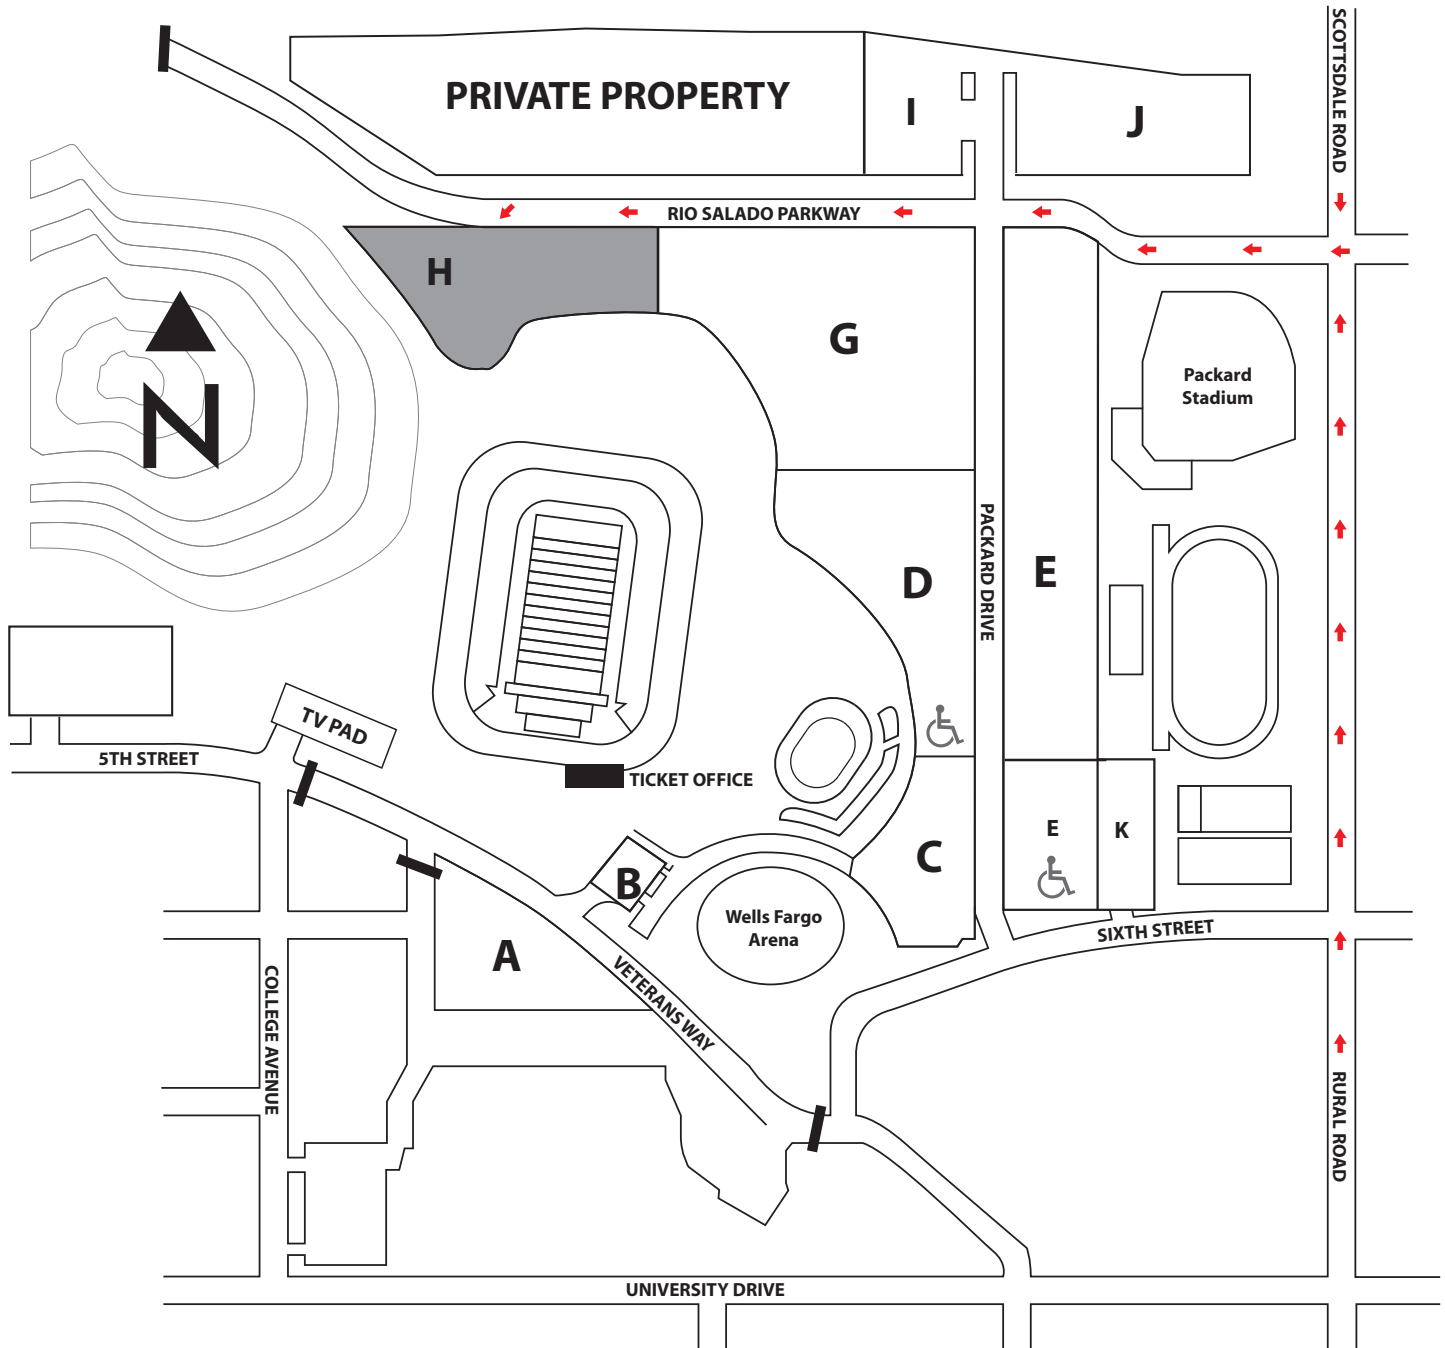

Lot H
INGRESS

Insight Bowl Game Day Map

H Reserved

READ THIS CONTRACT – IT LIMITS OUR LIABILITY

This parking permit licenses the holder to park one vehicle in one stall as directed. The parking stall shall only be occupied by a vehicle. This permit is non-transferable and shall not be sold for any reason at any cost. Any violation of any policy, procedure or direction may result in the vehicle being relocated or removed from premises. The owner and service provider of this permit hereby declares itself not responsible for and assumes no liability arising from fire, theft, damage to or loss of the vehicle or any article left therein. Only a license of a stall is granted hereby and no bailment is created. Acceptance of this permit constitutes acknowledgement by holder that he/she has read and agrees to the provisions of the foregoing contract. Owner and service provider reserve the right to revoke license and privilege at anytime for any reason.

All pass parking is general admission, early arrival is suggested. Lot opens at 12:00 p.m. Overnight parking is not allowed. Remaining vehicles will be subject to tow at owner's expense.

Please refer to insightbowl.org for traffic patterns and street closures before and after the game. Road closures take effect at 6:00 a.m.