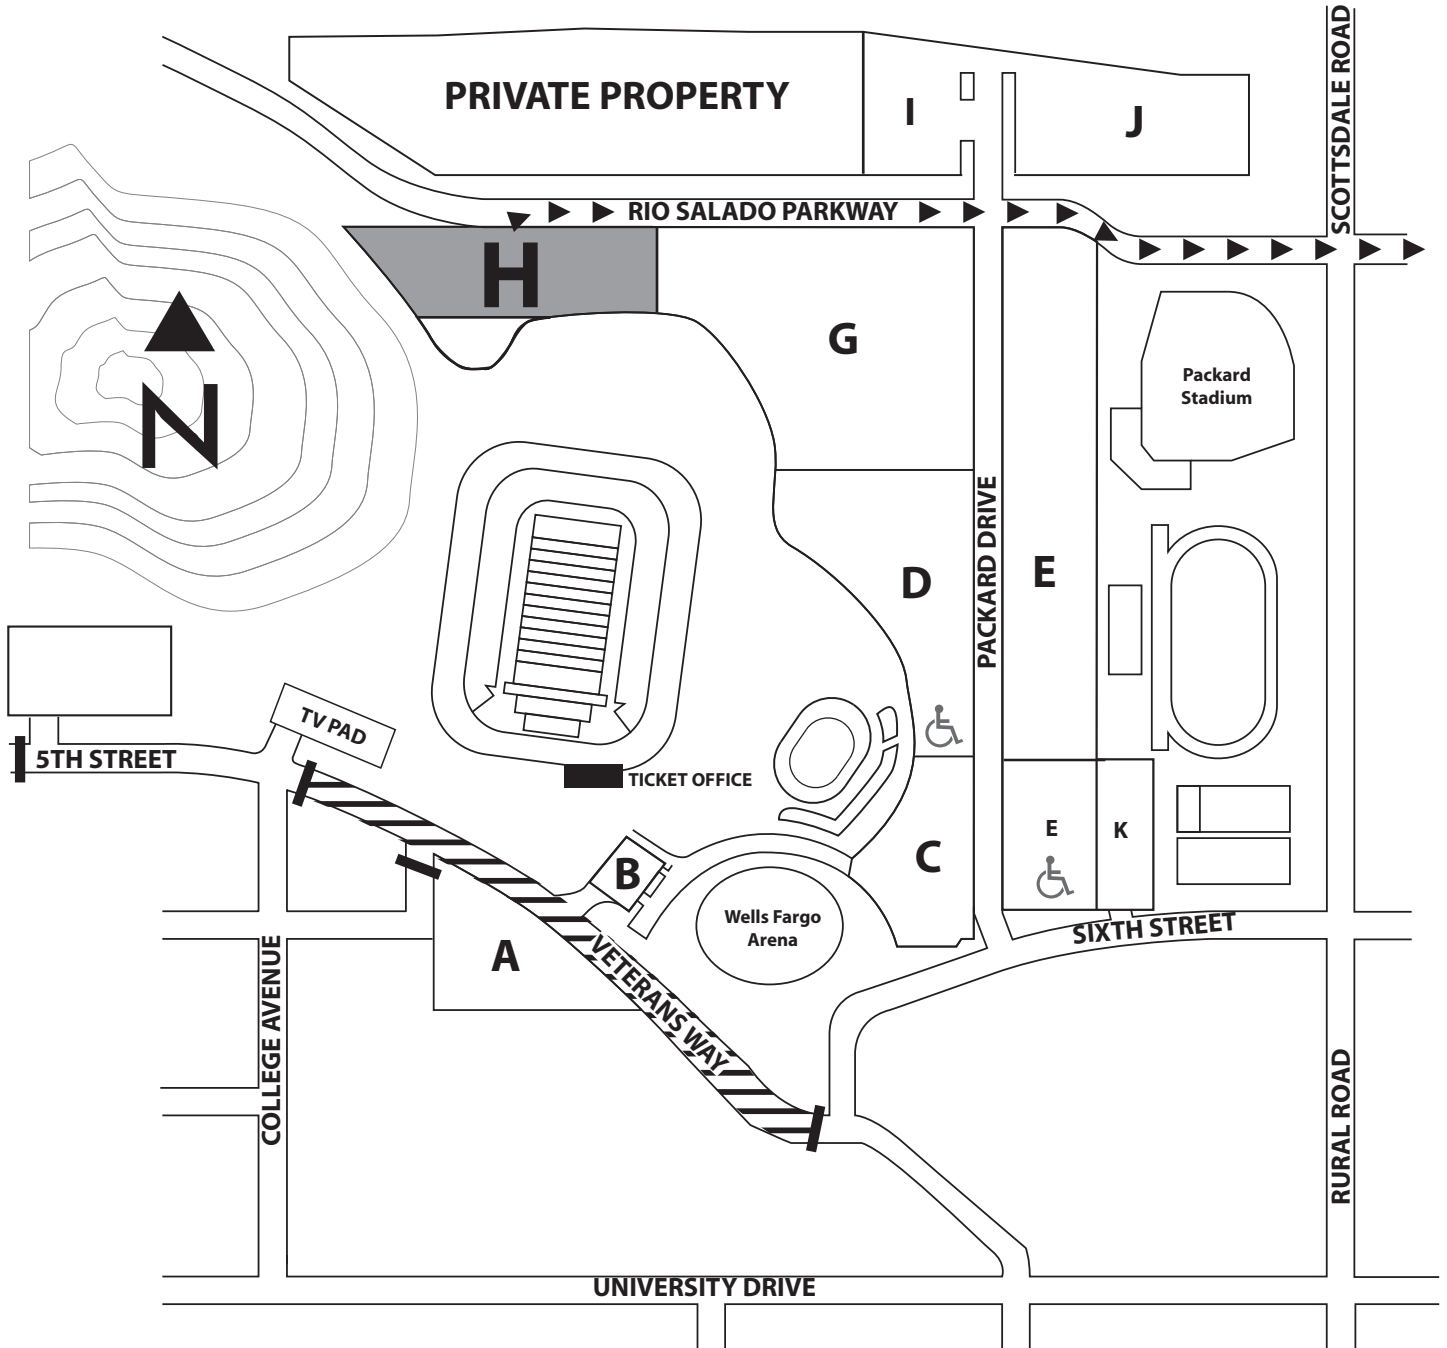

Lot H
EGRESS

Insight Bowl Game Day Map

H Reserved

All pass parking is general admission, early arrival is suggested. Lot opens at 12:00 p.m. Overnight parking is not allowed. Remaining vehicles will be subject to tow at owner's expense.

Please refer to insightbowl.org for traffic patterns and street closures before and after the game. Road closures take effect at 6:00 a.m.