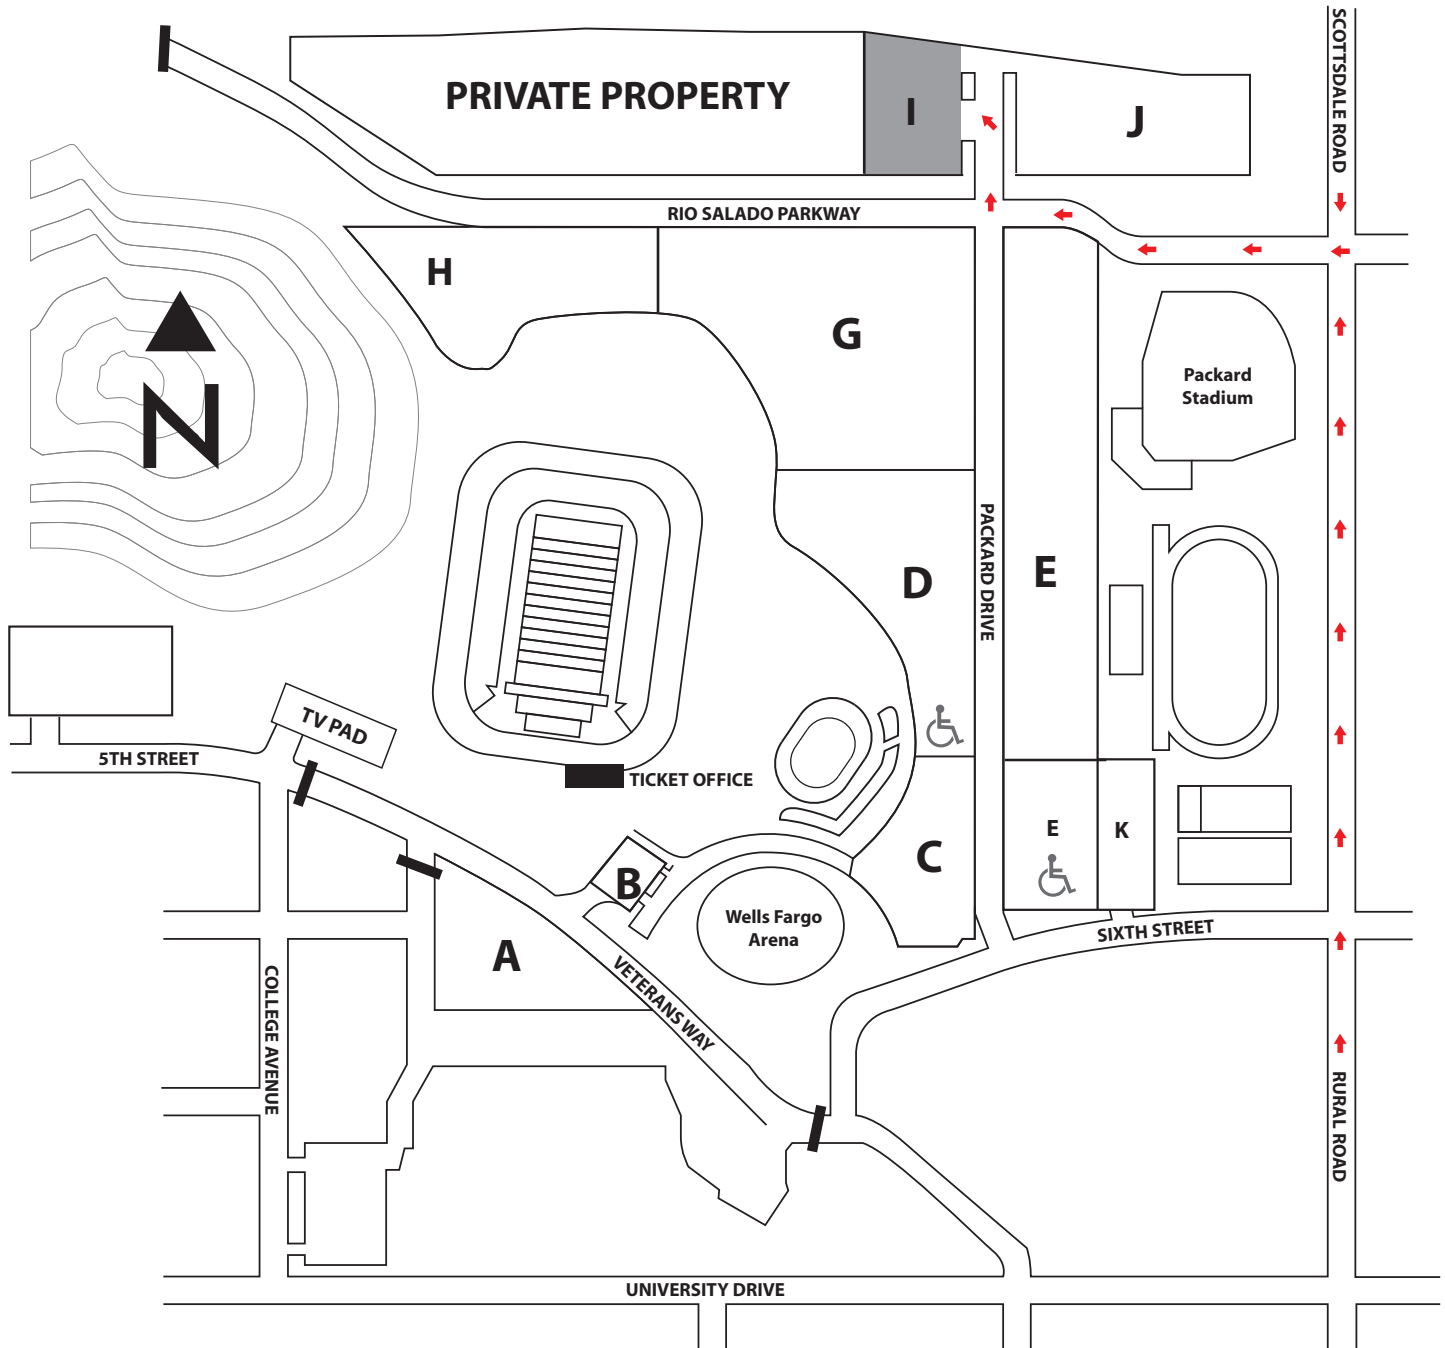

Lot I
INGRESS

Insight Bowl Game Day Map

I Game Day Parking

READ THIS CONTRACT – IT LIMITS OUR LIABILITY

This parking permit licenses the holder to park one vehicle in one stall as directed. The parking stall shall only be occupied by a vehicle. This permit is non-transferable and shall not be sold for any reason at any cost. Any violation of any policy, procedure or direction may result in the vehicle being relocated or removed from premises. The owner and service provider of this permit hereby declares itself not responsible for and assumes no liability arising from fire, theft, damage to or loss of the vehicle or any article left therein. Only a license of a stall is granted hereby and no bailment is created. Acceptance of this permit constitutes acknowledgement by holder that he/she has read and agrees to the provisions of the foregoing contract. Owner and service provider reserve the right to revoke license and privilege at anytime for any reason.

All pass parking is general admission, early arrival is suggested. Lot opens at 12:00 p.m. Overnight parking is not allowed. Remaining vehicles will be subject to tow at owner's expense.

Please refer to insightbowl.org for traffic patterns and street closures before and after the game. Road closures take effect at 6:00 a.m.