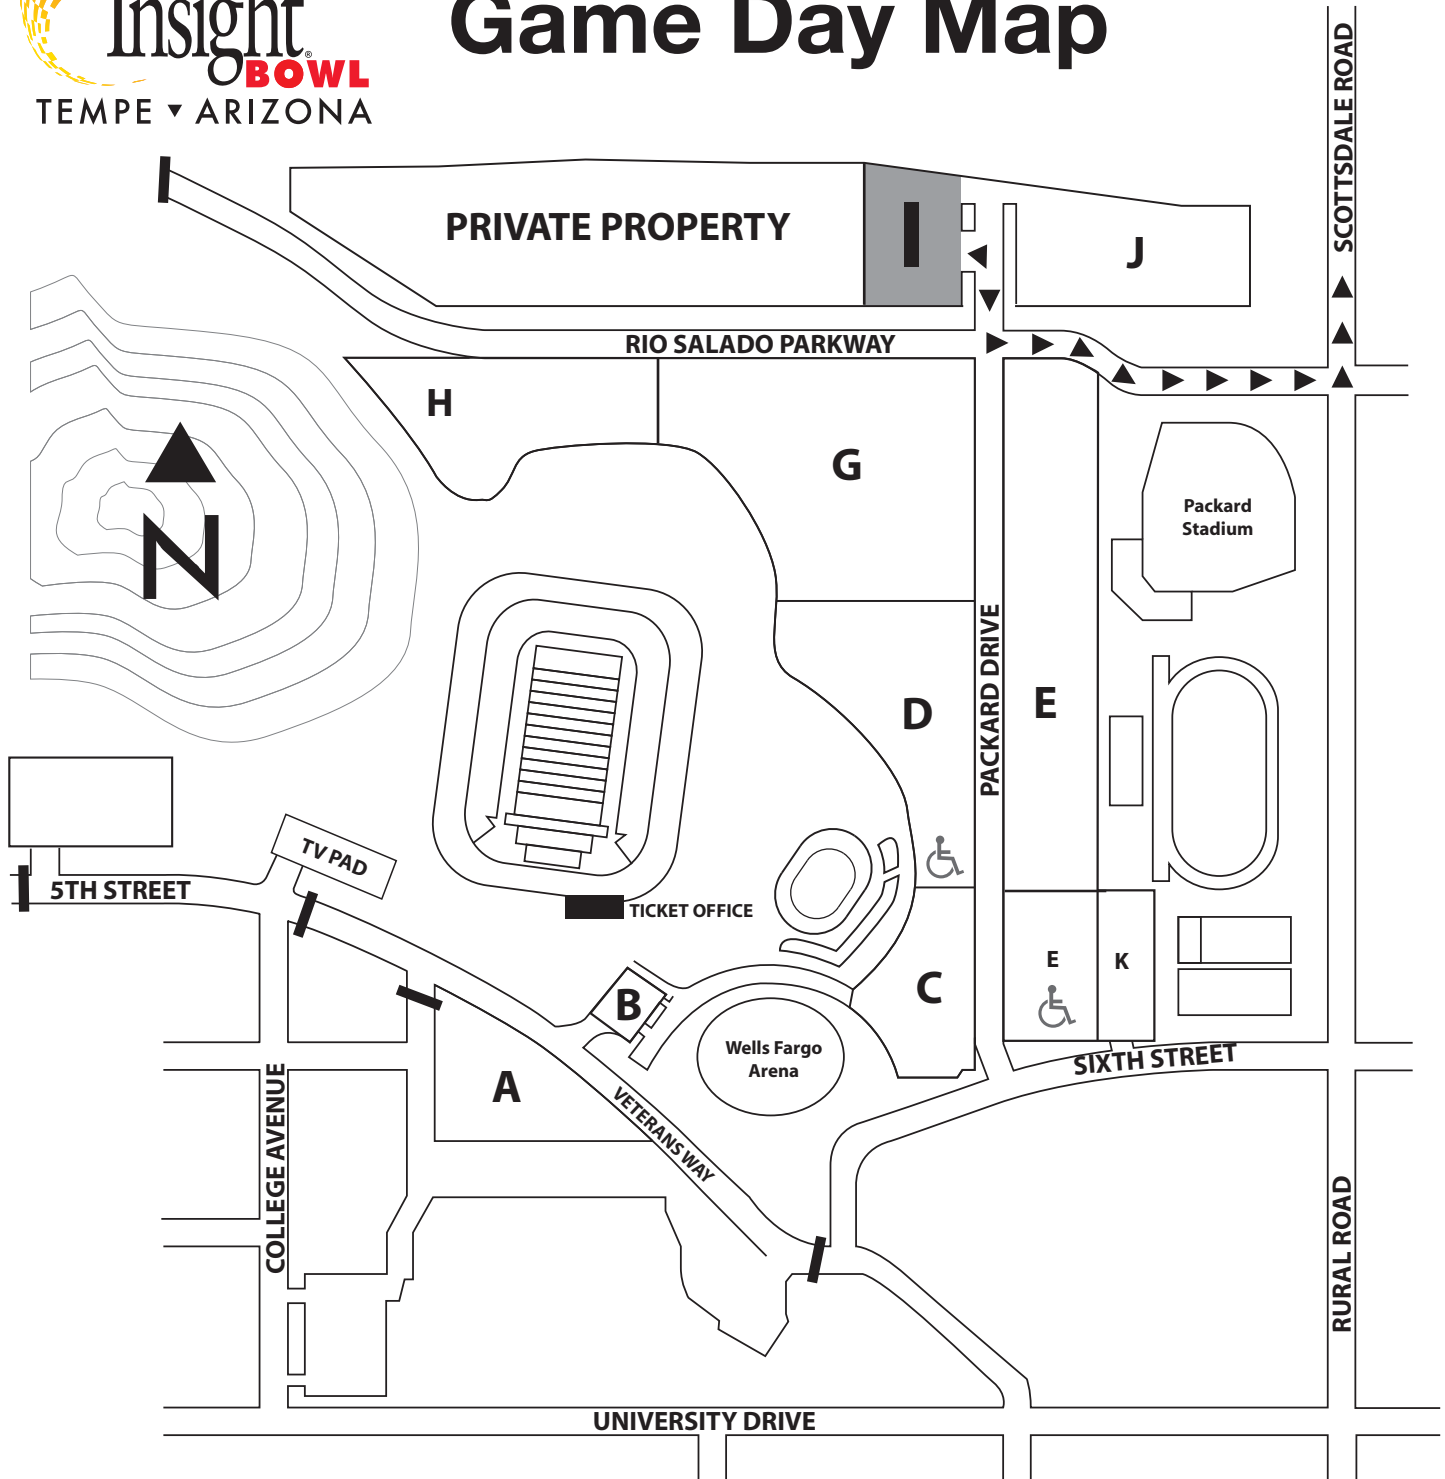

Lot I  
EGRESS

# Insight Bowl Game Day Map

**I** Game Day  
Parking

All pass parking is general admission, early arrival is suggested. Lot opens at 12:00 p.m. Overnight parking is not allowed. Remaining vehicles will be subject to tow at owner's expense.

Please refer to [insightbowl.org](http://insightbowl.org) for traffic patterns and street closures before and after the game. Road closures take effect at 6:00 a.m.