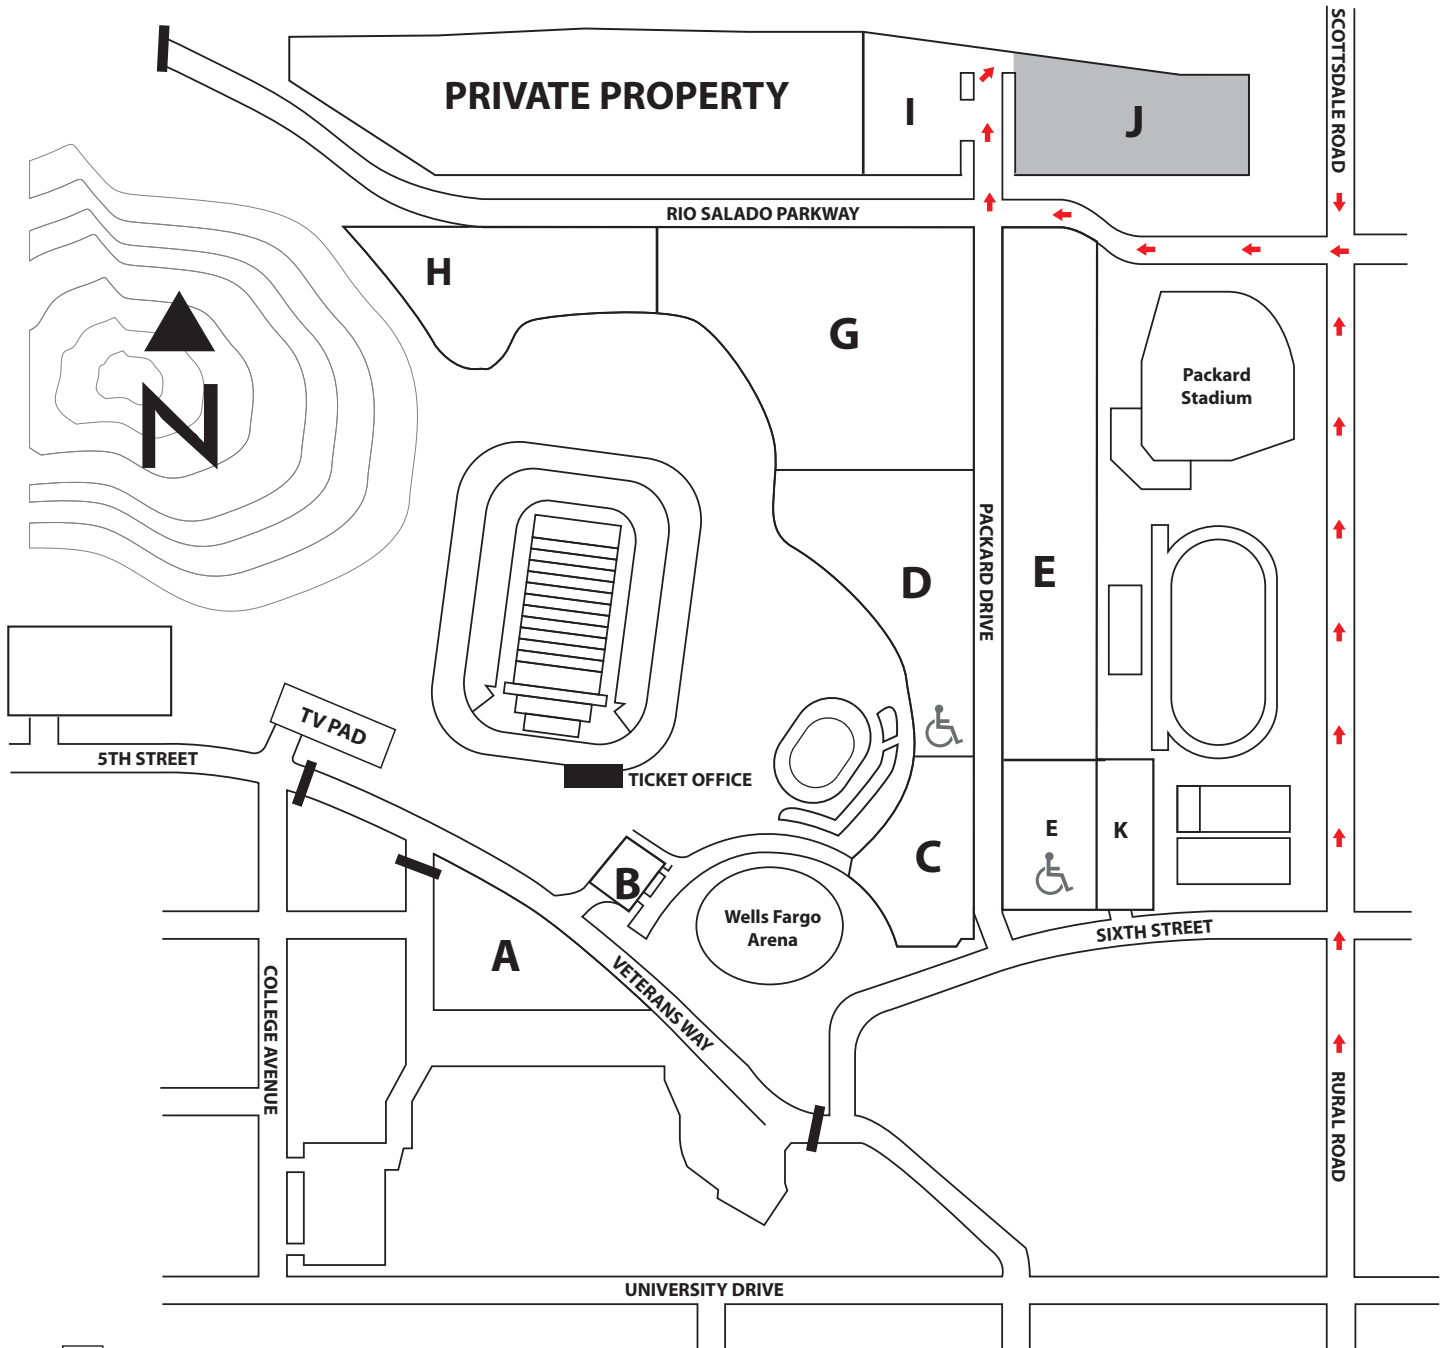

**Lot J**  
INGRESS

# Insight Bowl Game Day Map

**J** Limos/  
Buses/RV

**READ THIS CONTRACT – IT LIMITS OUR LIABILITY**

This parking permit licenses the holder to park one vehicle in one stall as directed. The parking stall shall only be occupied by a vehicle. This permit is non-transferable and shall not be sold for any reason at any cost. Any violation of any policy, procedure or direction may result in the vehicle being relocated or removed from premises. The owner and service provider of this permit hereby declares itself not responsible for and assumes no liability arising from fire, theft, damage to or loss of the vehicle or any article left therein. Only a license of a stall is granted hereby and no bailment is created. Acceptance of this permit constitutes acknowledgement by holder that he/she has read and agrees to the provisions of the foregoing contract. Owner and service provider reserve the right to revoke license and privilege at anytime for any reason.

All pass parking is general admission, early arrival is suggested. Lot opens at 12:00 p.m.  
Overnight parking is not allowed. Remaining vehicles will be subject to tow at owner's expense.

Please refer to [insightbowl.org](http://insightbowl.org) for traffic patterns  
and street closures before and after the game.  
Road closures take effect at 6:00 a.m.