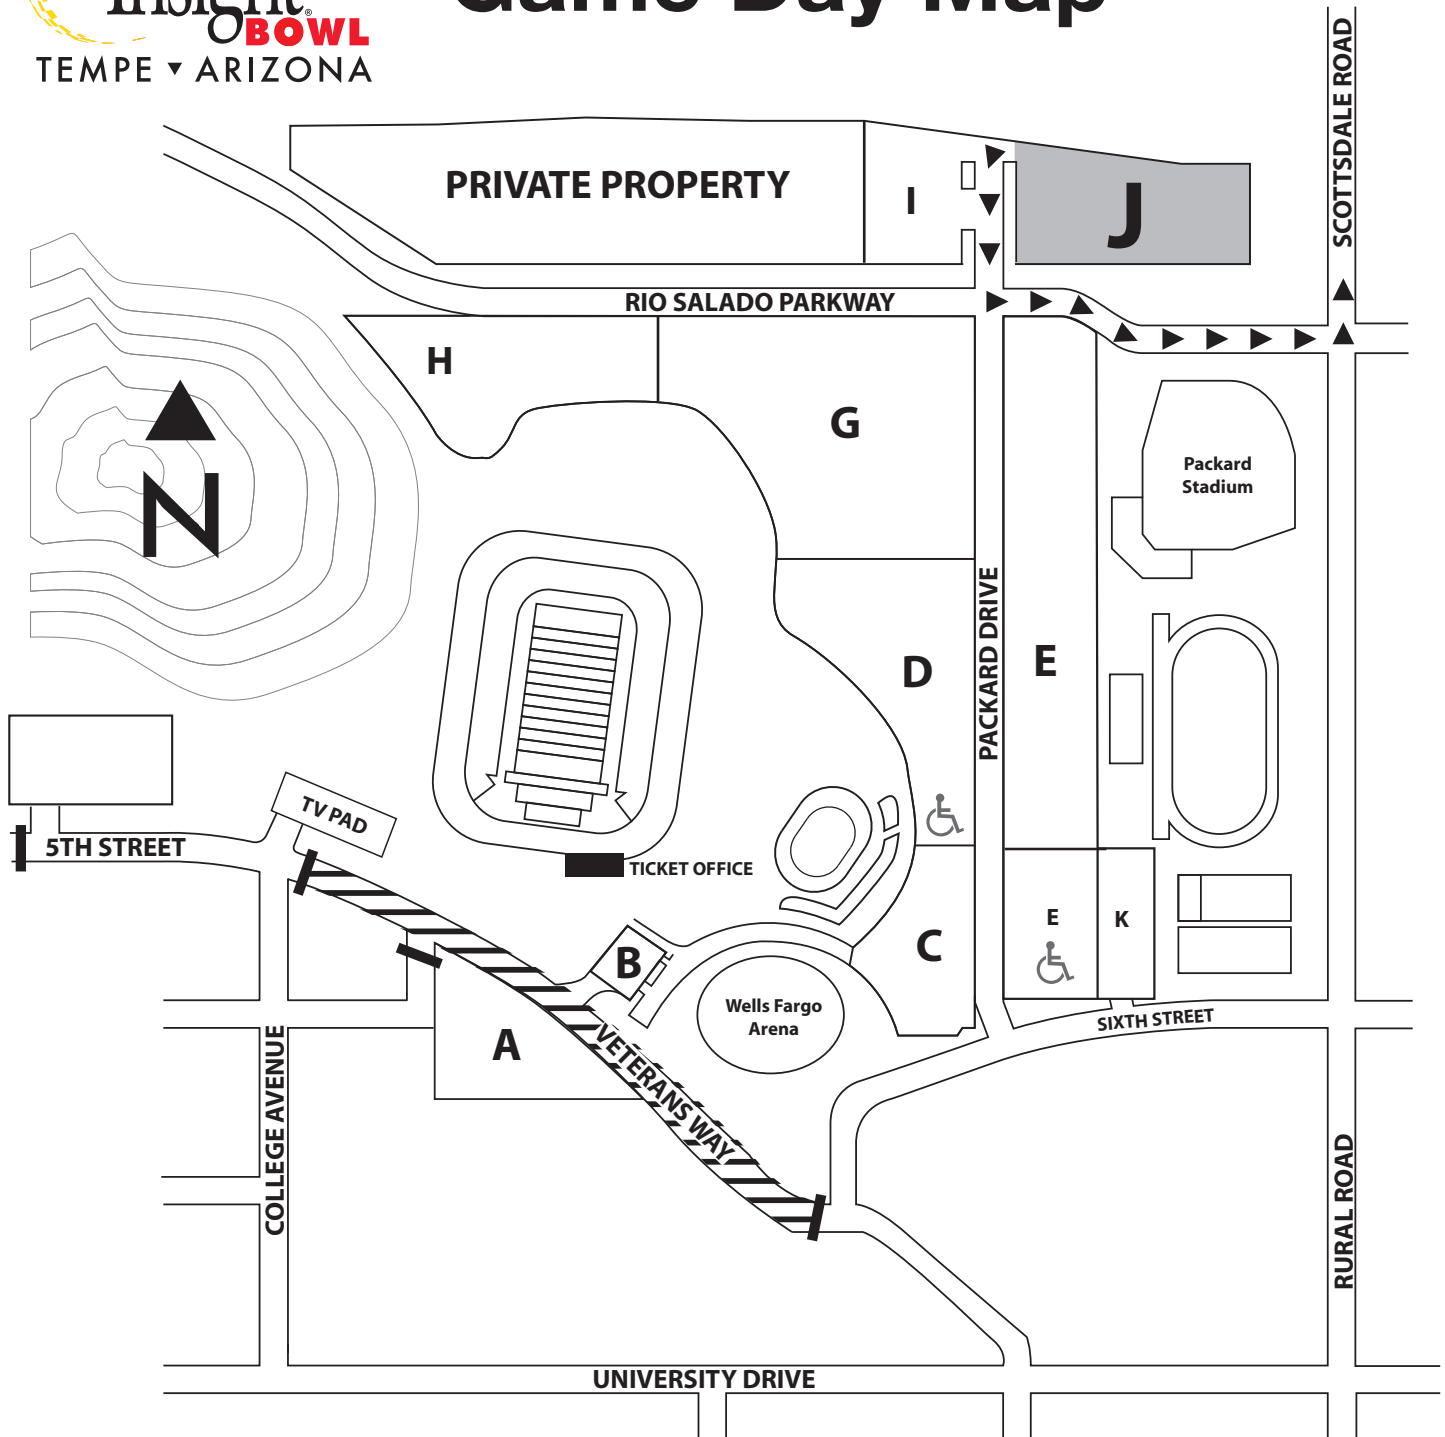

Lot J
EGRESS

Insight Bowl Game Day Map

J Limos/
Buses/RV

All pass parking is general admission, early arrival is suggested. Lot opens at 12:00 p.m. Overnight parking is not allowed. Remaining vehicles will be subject to tow at owner's expense.

Please refer to insightbowl.org for traffic patterns and street closures before and after the game. Road closures take effect at 6:00 a.m.