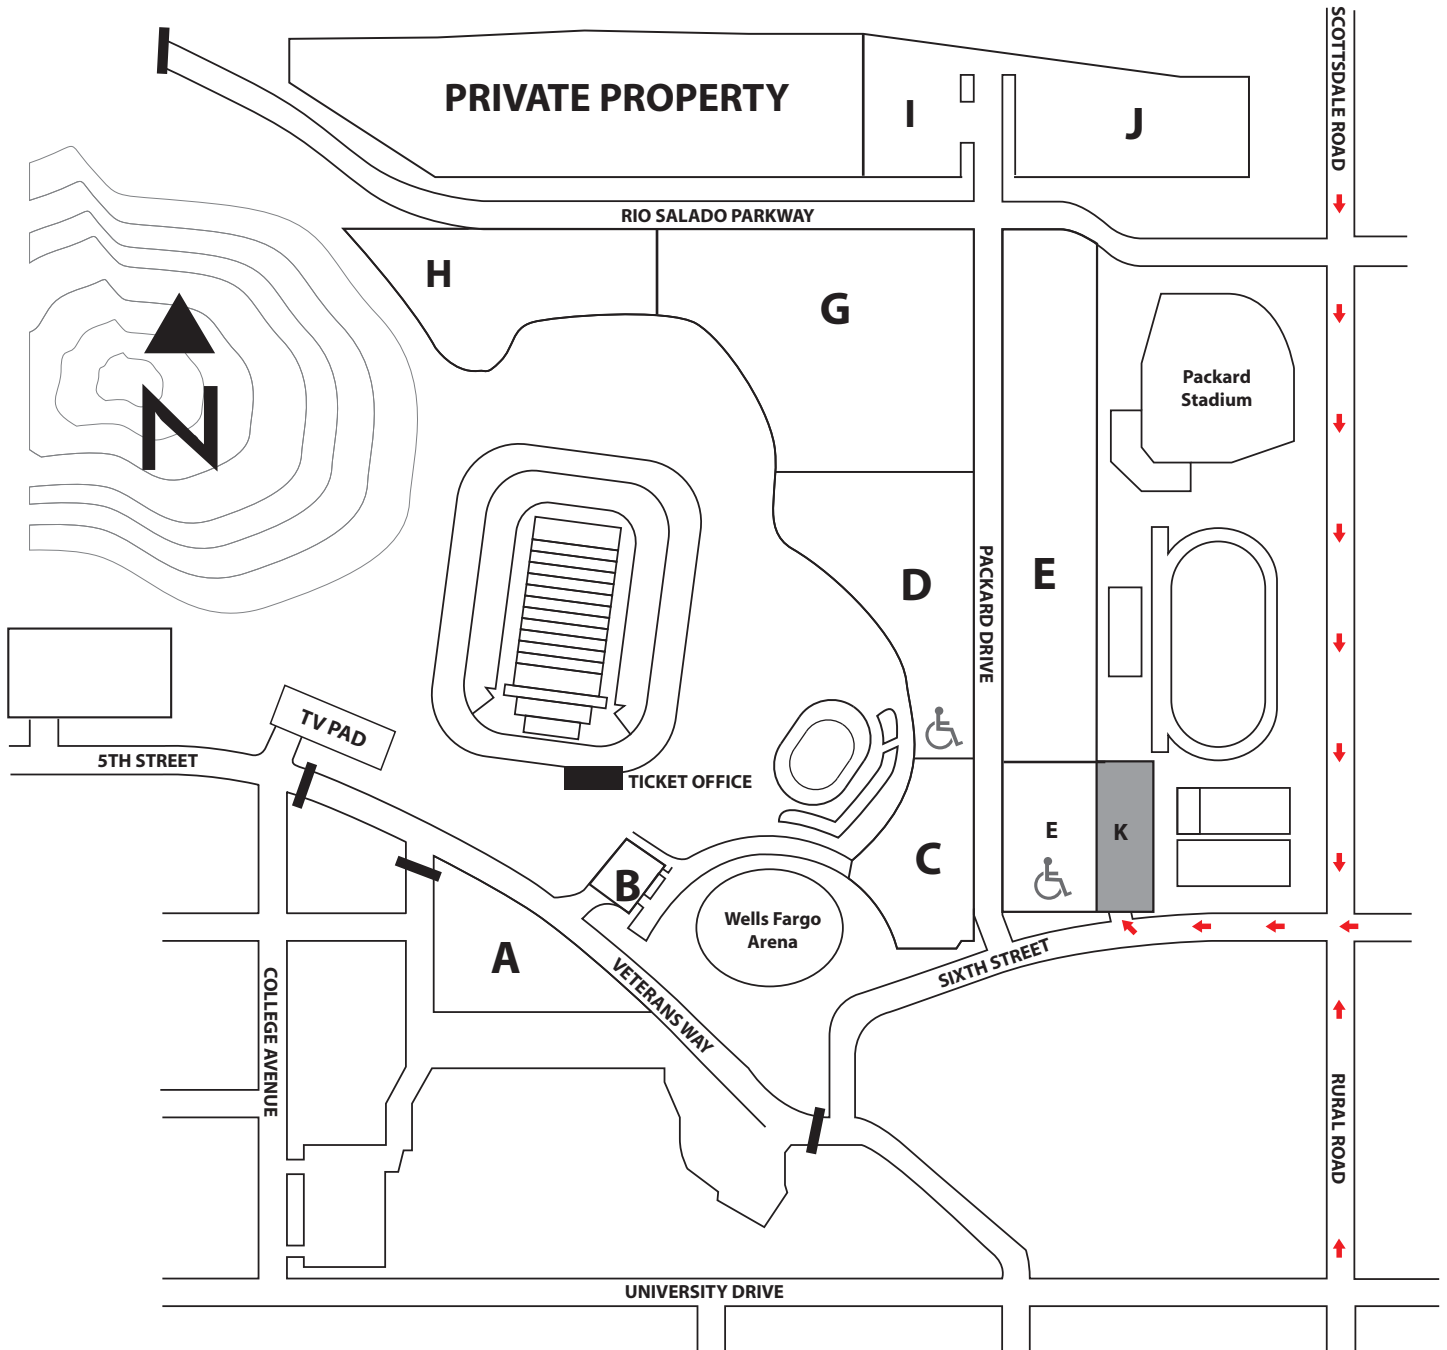

Lot K
INGRESS

Insight Bowl Game Day Map

K Tennis Lot

READ THIS CONTRACT – IT LIMITS OUR LIABILITY

This parking permit licenses the holder to park one vehicle in one stall as directed. The parking stall shall only be occupied by a vehicle. This permit is non-transferable and shall not be sold for any reason at any cost. Any violation of any policy, procedure or direction may result in the vehicle being relocated or removed from premises. The owner and service provider of this permit hereby declares itself not responsible for and assumes no liability arising from fire, theft, damage to or loss of the vehicle or any article left therein. Only a license of a stall is granted hereby and no bailment is created. Acceptance of this permit constitutes acknowledgement by holder that he/she has read and agrees to the provisions of the foregoing contract. Owner and service provider reserve the right to revoke license and privilege at anytime for any reason.

All pass parking is general admission, early arrival is suggested. Lot opens at 12:00 p.m. Overnight parking is not allowed. Remaining vehicles will be subject to tow at owner's expense.

Please refer to insightbowl.org for traffic patterns and street closures before and after the game. Road closures take effect at 6:00 a.m.