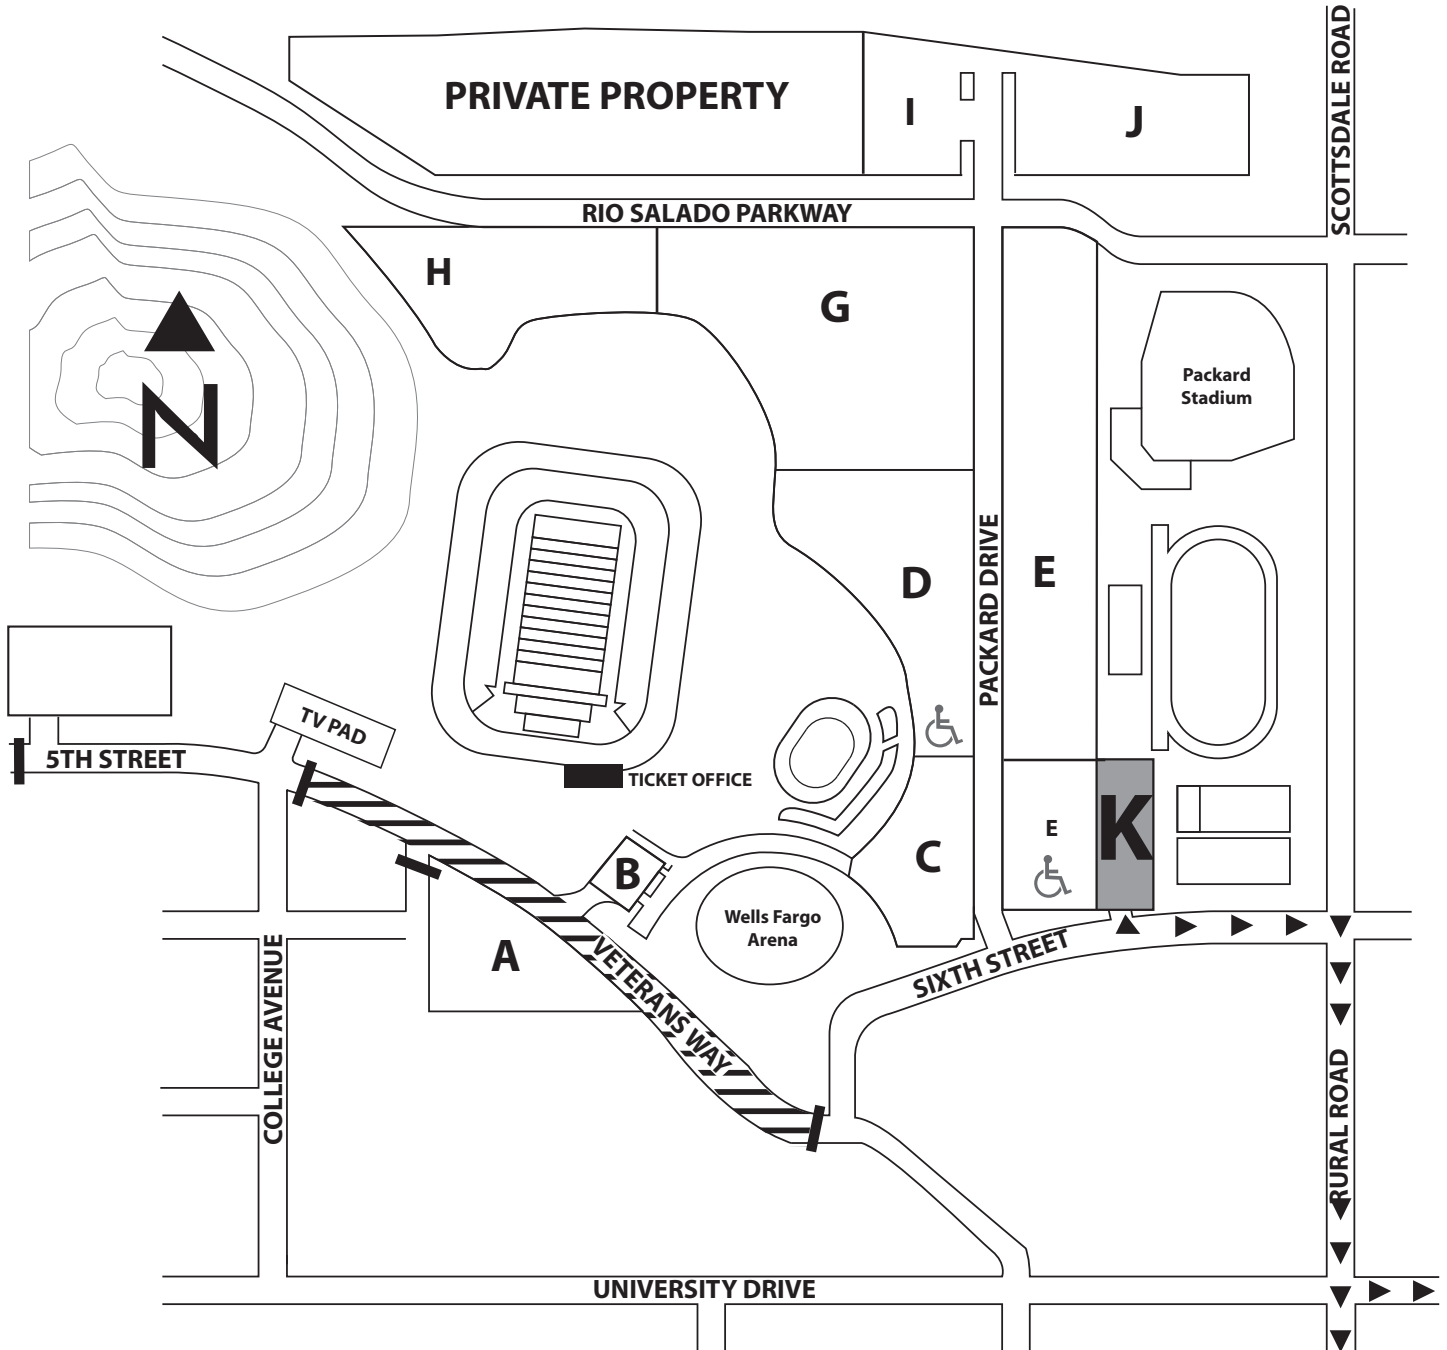

Lot K
EGRESS

Insight Bowl Game Day Map

K Tennis Lot

All pass parking is general admission, early arrival is suggested. Lot opens at 12:00 p.m. Overnight parking is not allowed. Remaining vehicles will be subject to tow at owner's expense.

Please refer to insightbowl.org for traffic patterns and street closures before and after the game. Road closures take effect at 6:00 a.m.