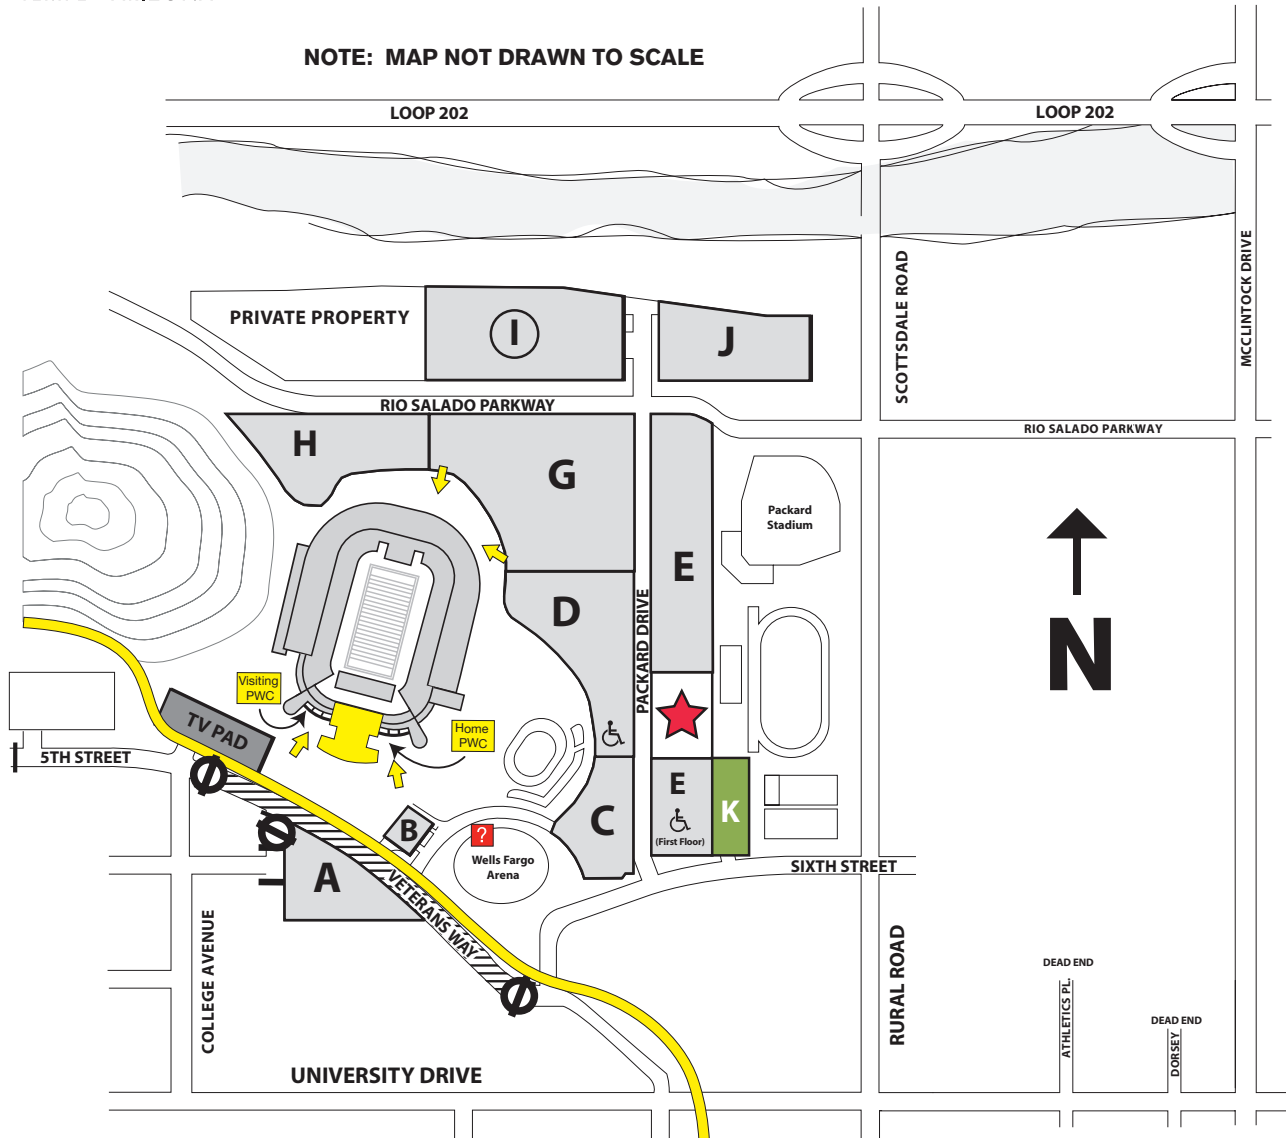

Game Day Map

NOTE: MAP NOT DRAWN TO SCALE

- Stadium Entrance
- Road Closure
- Disabled Parking
- Metro Light Rail
- Guest Services
- PWC Player Will Call
- Game Day Paid Parking
- RV/Bus/Limo Parking Only

CSAC Insight Bowl General & Team Will Call **A, B, C, D, E, G, H, K** Advance Purchase Only Parking lots open at 4 p.m.

Big Huddle Pregame Party

Game Day Map

NOTE: MAP NOT DRAWN TO SCALE

- ➔ Stadium Entrance
 ⊘ Road Closure
 ♿ Disabled Parking
 Metro Light Rail
- ? Guest Services
 PWC Player Will Call
 I Game Day Paid Parking
 J RV/Bus/Limo Parking Only
- CSAC Insight Bowl General & Team Will Call
 A, B, C, D, E, G, H, K Advance Purchase Only Parking lots open at 4 p.m.
- ★ Big Huddle Pregame Party

Game Day Map

NOTE: MAP NOT DRAWN TO SCALE

- ➔ Stadium Entrance
 ⊘ Road Closure
 ♿ Disabled Parking
 Metro Light Rail
- ? Guest Services
 PWC Player Will Call
 I Game Day Paid Parking
 J RV/Bus/Limo Parking Only
- CSAC Insight Bowl General & Team Will Call
A, B, C, D, E, G, H, K Advance Purchase Only Parking lots open at 4 p.m.
- ★ Big Huddle Pregame Party

Game Day Map

NOTE: MAP NOT DRAWN TO SCALE

-  Stadium Entrance
  Road Closure
  Disabled Parking
  Metro Light Rail
-  Guest Services
  PWC Player Will Call
  Game Day Paid Parking
  RV/Bus/Limo Parking Only
-  CSAC Insight Bowl General & Team Will Call
  **A, B, C, D, E, G, H, K** Advance Purchase Only Parking lots open at 4 p.m.
-  Big Huddle Pregame Party