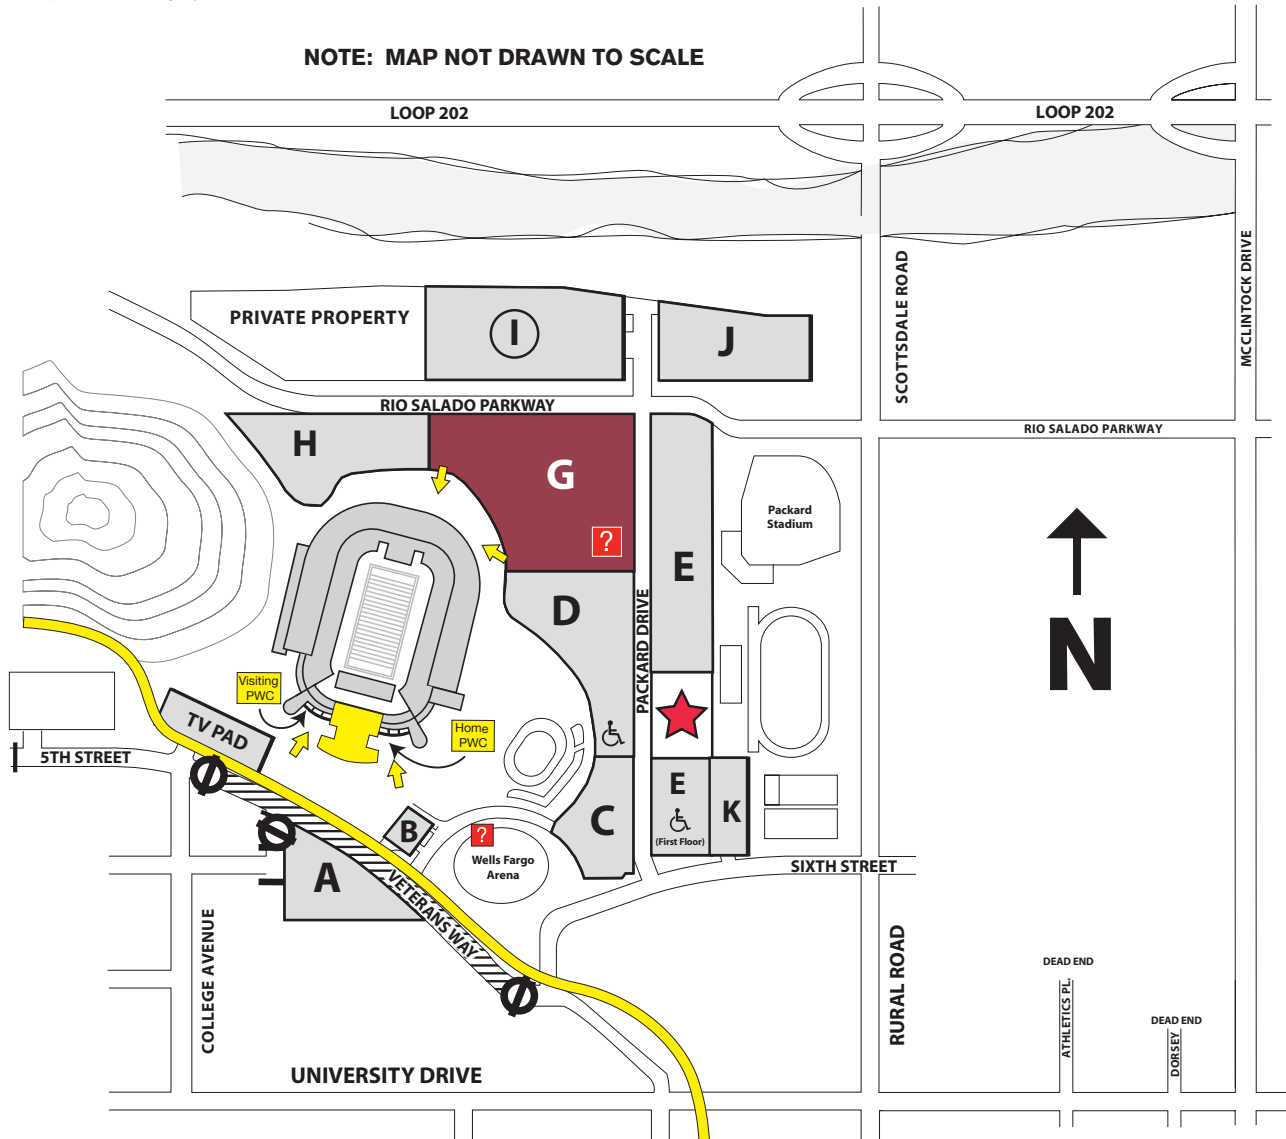

Game Day Map

NOTE: MAP NOT DRAWN TO SCALE

- Stadium Entrance
- Road Closure
- Disabled Parking
- Metro Light Rail
- Guest Services
- PWC Player Will Call
- Game Day Paid Parking
- RV/Bus/Limo Parking Only
- CSAC Insight Bowl General & Team Will Call
- A, B, C, D, E, G, H, K** Advance Purchase Only Parking lots open at 4 p.m.
- Big Huddle Pregame Party

Game Day Map

NOTE: MAP NOT DRAWN TO SCALE

-  Stadium Entrance
  Road Closure
  Disabled Parking
  Metro Light Rail
-  Guest Services
  PWC Player Will Call
  Game Day Paid Parking
  RV/Bus/Limo Parking Only
-  CSAC Insight Bowl General & Team Will Call
  **A, B, C, D, E, G, H, K** Advance Purchase Only Parking lots open at 4 p.m.
-  Big Huddle Pregame Party