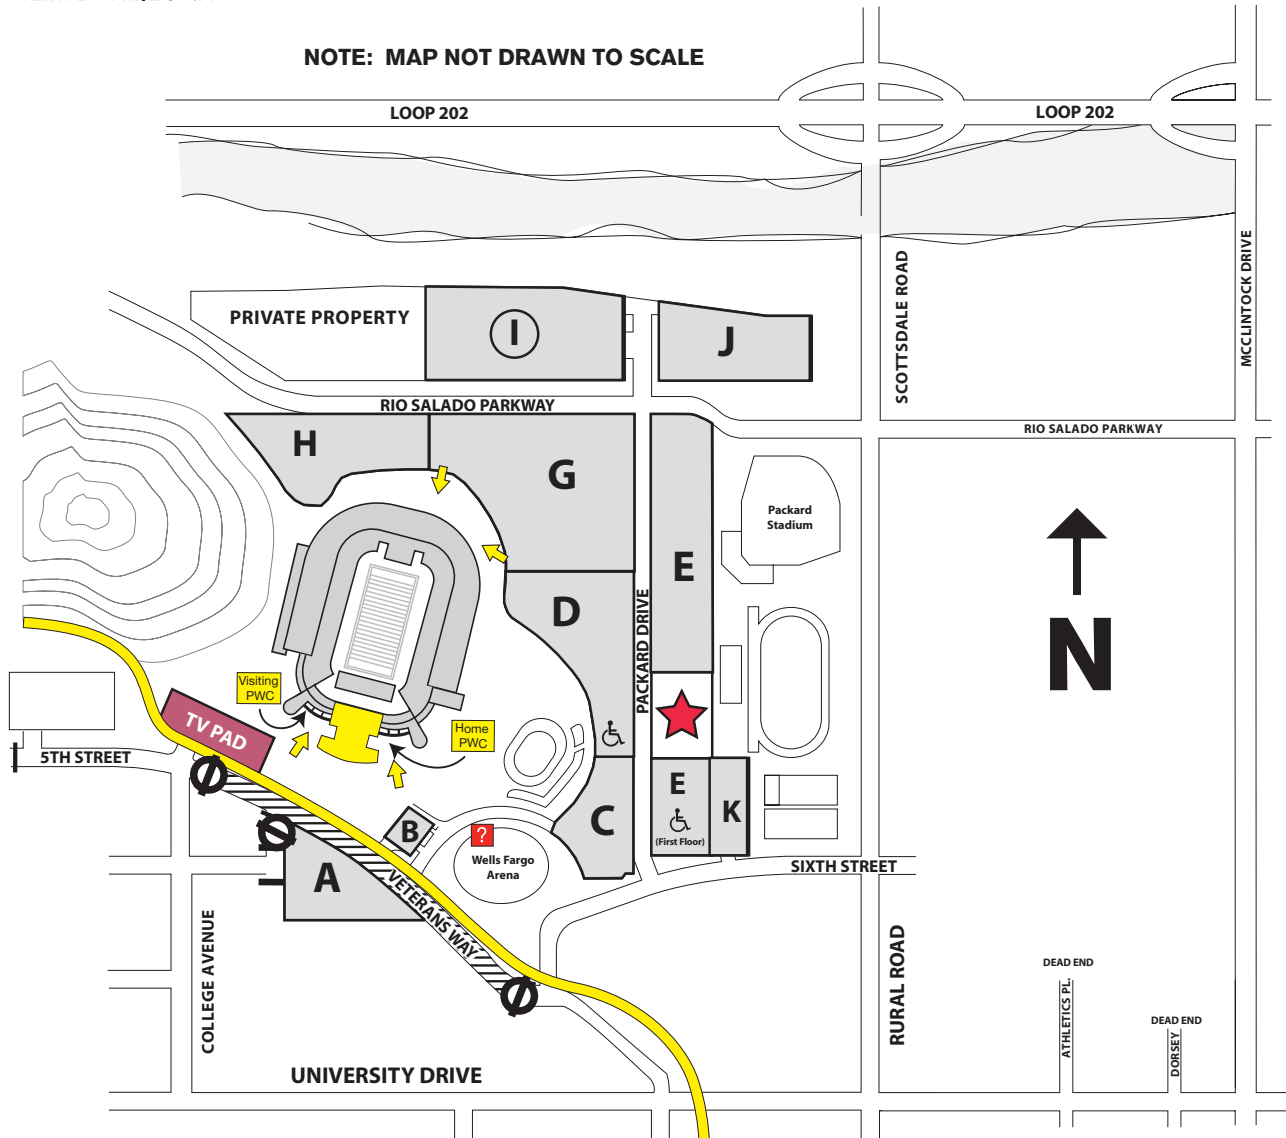

Game Day Map

NOTE: MAP NOT DRAWN TO SCALE

- Stadium Entrance
- Road Closure
- Disabled Parking
- Metro Light Rail
- Guest Services
- PWC Player Will Call
- Game Day Paid Parking
- RV/Bus/Limo Parking Only

Game Day Map

NOTE: MAP NOT DRAWN TO SCALE

- ➔ Stadium Entrance
 ⊘ Road Closure
 ♿ Disabled Parking
 Metro Light Rail
- ? Guest Services
 PWC Player Will Call
 I Game Day Paid Parking
 J RV/Bus/Limo Parking Only
- CSAC Insight Bowl General & Team Will Call
A, B, C, D, E, G, H, K Advance Purchase Only Parking lots open at 4 p.m.
- ★ Big Huddle Pregame Party

Game Day Map

NOTE: MAP NOT DRAWN TO SCALE

-  Stadium Entrance
  Road Closure
  Disabled Parking
  Metro Light Rail
-  Guest Services
  PWC Player Will Call
  Game Day Paid Parking
  RV/Bus/Limo Parking Only
-  CSAC Insight Bowl General & Team Will Call
  **A, B, C, D, E, G, H, K** Advance Purchase Only Parking lots open at 4 p.m.
-  Big Huddle Pregame Party