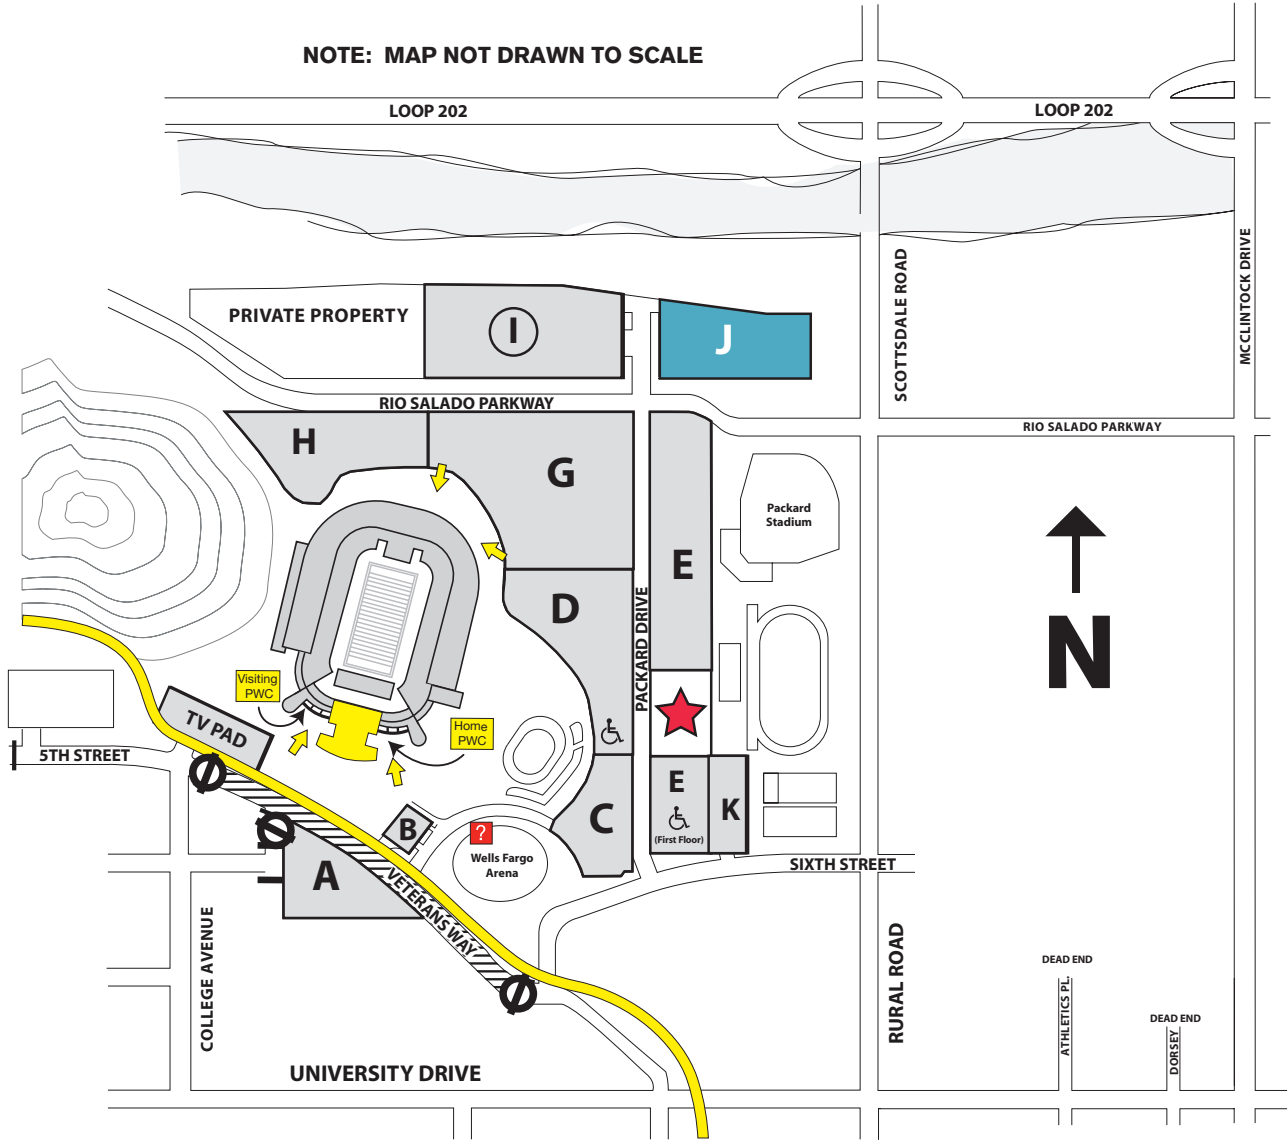

Game Day Map

NOTE: MAP NOT DRAWN TO SCALE

- ➔ Stadium Entrance
  ⊘ Road Closure
  ♿ Disabled Parking
   Metro Light Rail
- ? Guest Services
  PWC Player Will Call
  I Game Day Paid Parking
  J RV/Bus/Limo Parking Only
- CSAC Insight Bowl General & Team Will Call
  A, B, C, D, E, G, H, K Advance Purchase Only Parking lots open at 4 p.m.
- ★ Big Huddle Pregame Party