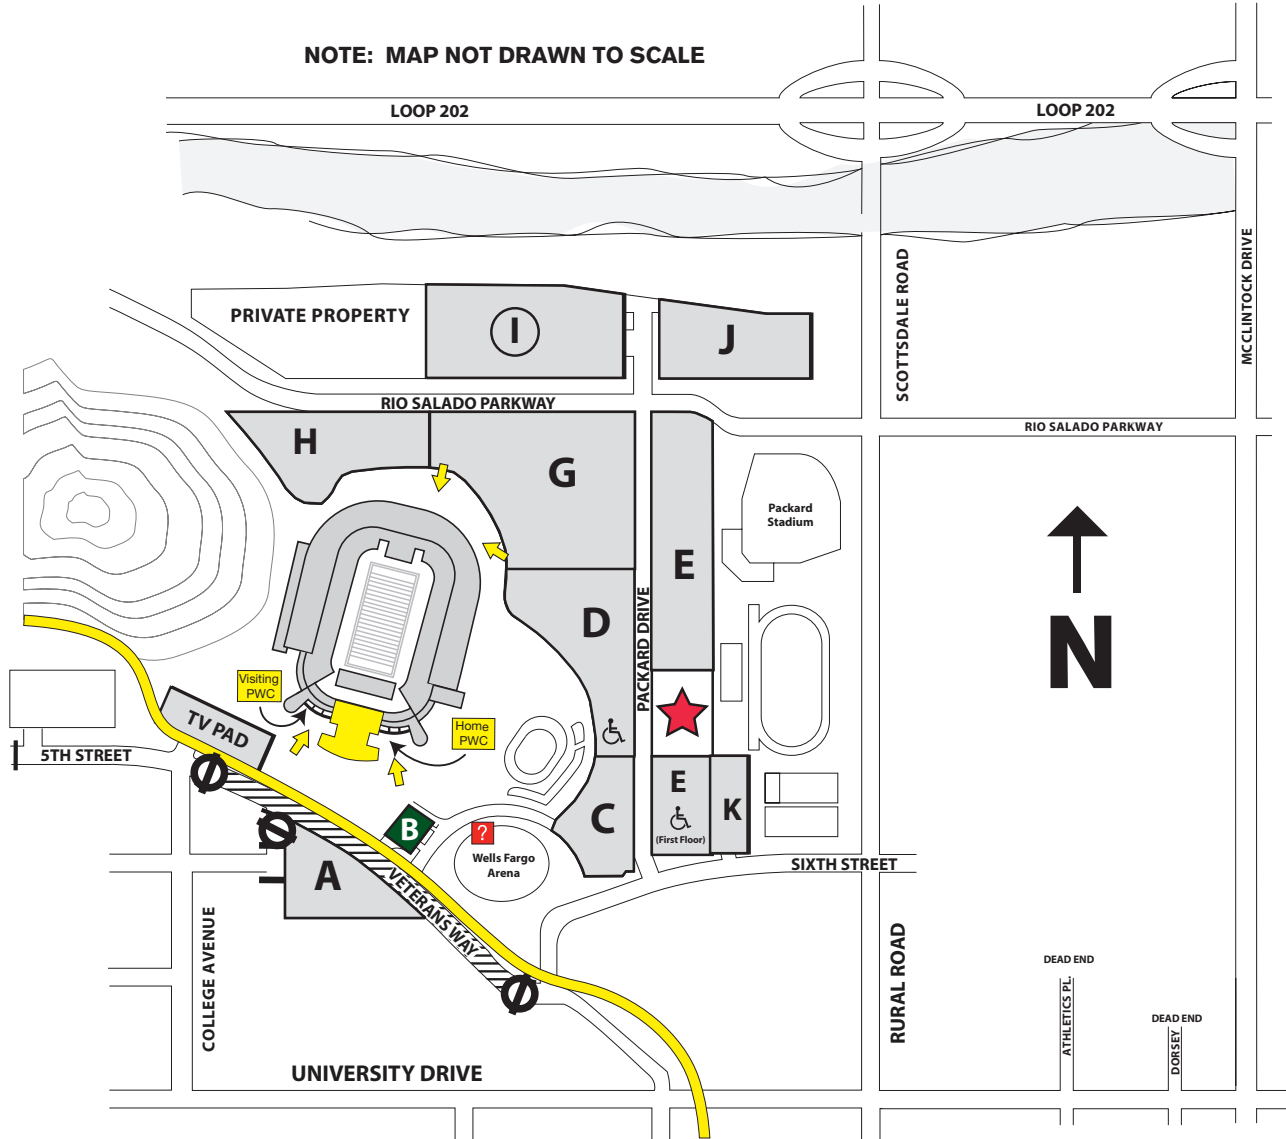

Game Day Map

NOTE: MAP NOT DRAWN TO SCALE

- Stadium Entrance
 - Road Closure
 - Disabled Parking
 - Metro Light Rail
 - Guest Services
 - PWC Player Will Call
 - Game Day Paid Parking
 - RV/Bus/Limo Parking Only
 - CSAC Insight Bowl General & Team Will Call
 - Big Huddle Pregame Party
- A, B, C, D, E, G, H, K** Advance Purchase Only Parking lots open at 4 p.m.

Game Day Map

NOTE: MAP NOT DRAWN TO SCALE

- Stadium Entrance
- Road Closure
- Disabled Parking
- Metro Light Rail
- Guest Services
- PWC Player Will Call
- Game Day Paid Parking
- RV/Bus/Limo Parking Only
- CSAC Insight Bowl General & Team Will Call
- A, B, C, D, E, G, H, K** Advance Purchase Only Parking lots open at 4 p.m.
- Big Huddle Pregame Party

Game Day Map

NOTE: MAP NOT DRAWN TO SCALE

-  Stadium Entrance
  Road Closure
  Disabled Parking
  Metro Light Rail
-  Guest Services
  PWC Player Will Call
  Game Day Paid Parking
  RV/Bus/Limo Parking Only
-  CSAC Insight Bowl General & Team Will Call
  **A, B, C, D, E, G, H, K** Advance Purchase Only Parking lots open at 4 p.m.
-  Big Huddle Pregame Party