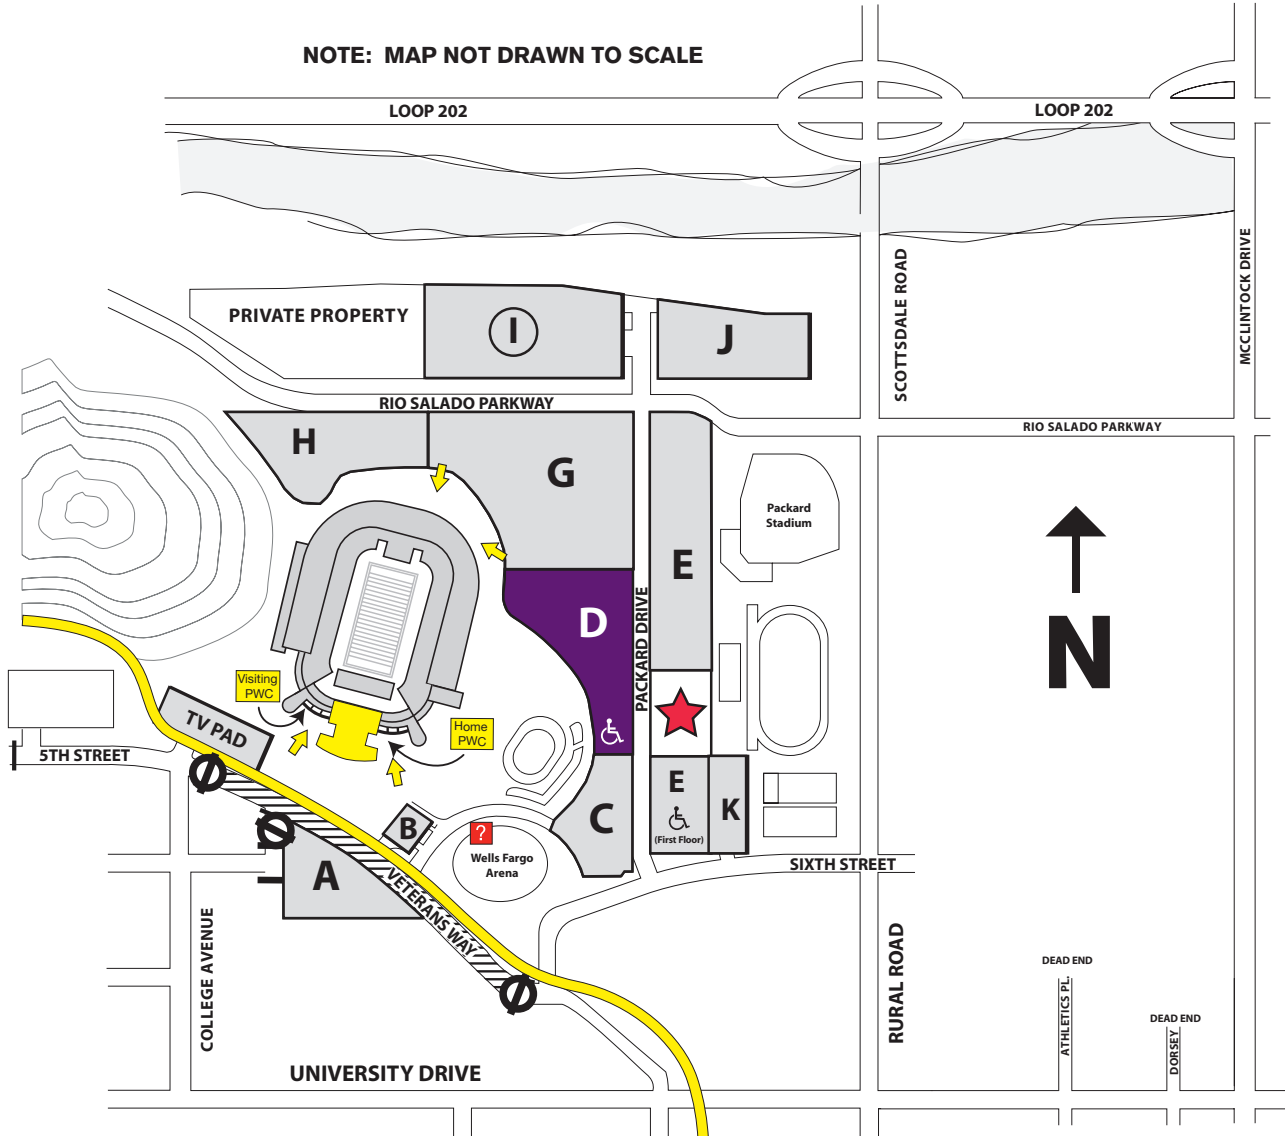

Game Day Map

NOTE: MAP NOT DRAWN TO SCALE

- Stadium Entrance
   Road Closure
   Disabled Parking
   Metro Light Rail
- ? Guest Services
   PWC Player Will Call
  I Game Day Paid Parking
  J RV/Bus/Limo Parking Only
- CSAC Insight Bowl General & Team Will Call
  A, B, C, D, E, G, H, K Advance Purchase Only Parking lots open at 4 p.m.
- ★ Big Huddle Pregame Party