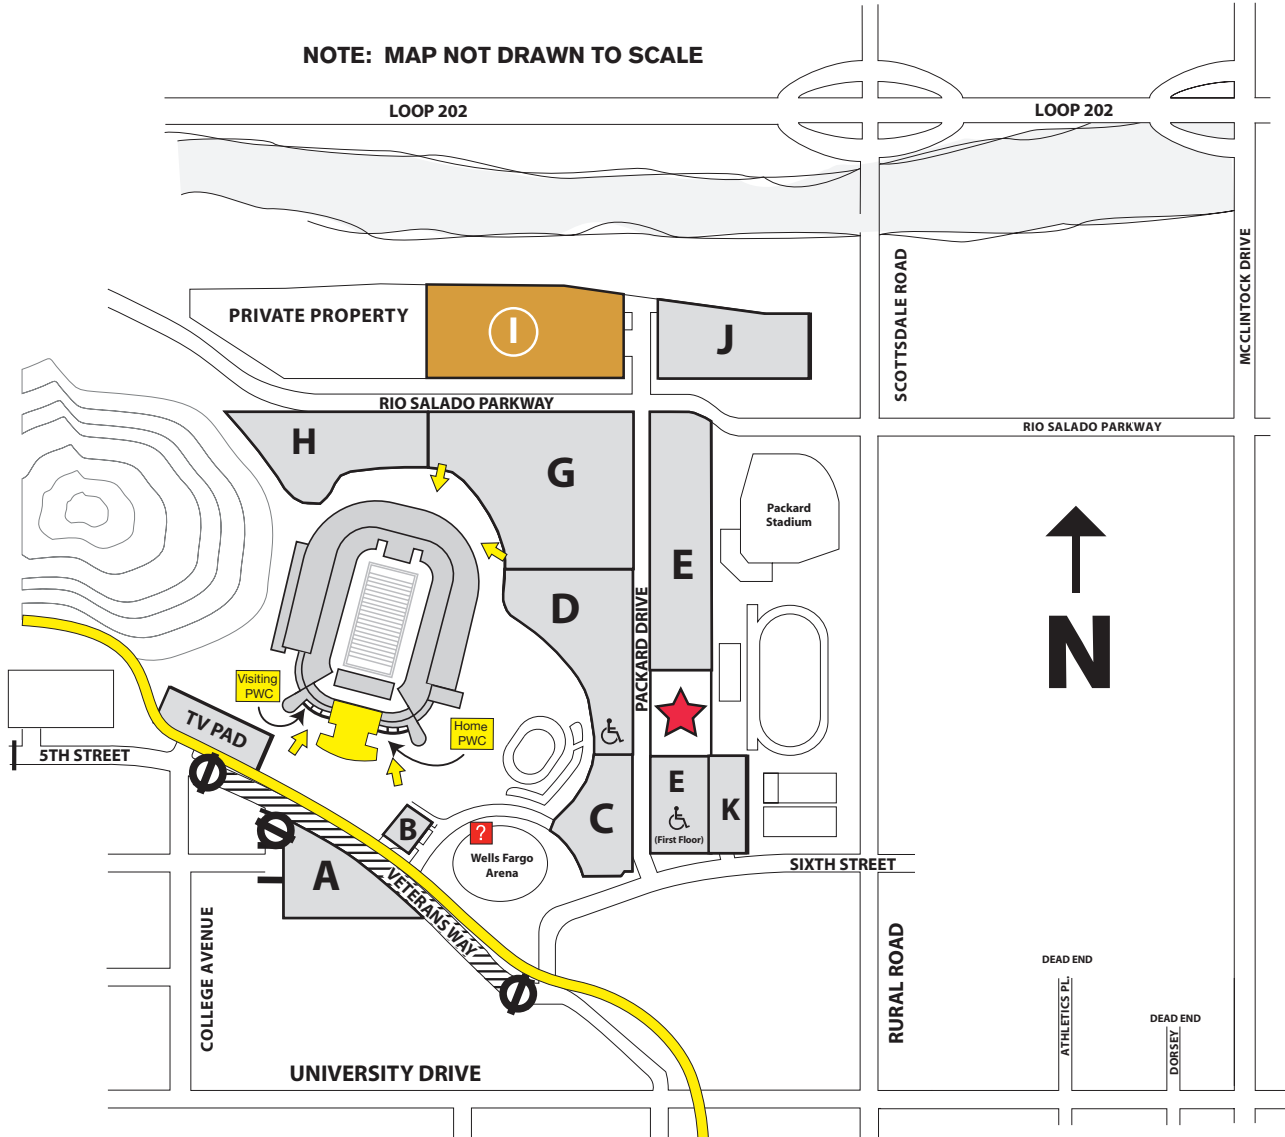

Game Day Map

NOTE: MAP NOT DRAWN TO SCALE

- Stadium Entrance
- Road Closure
- Disabled Parking
- Metro Light Rail
- Guest Services
- PWC Player Will Call
- Game Day Paid Parking
- RV/Bus/Limo Parking Only
- CSAC Insight Bowl General & Team Will Call
- A, B, C, D, E, G, H, K** Advance Purchase Only Parking lots open at 4 p.m.
- Big Huddle Pregame Party

Game Day Map

NOTE: MAP NOT DRAWN TO SCALE

- Stadium Entrance
- Road Closure
- Disabled Parking
- Metro Light Rail
- Guest Services
- PWC Player Will Call
- Game Day Paid Parking
- RV/Bus/Limo Parking Only

Game Day Map

NOTE: MAP NOT DRAWN TO SCALE

-  Stadium Entrance
  Road Closure
  Disabled Parking
  Metro Light Rail
-  Guest Services
  PWC Player Will Call
  Game Day Paid Parking
  RV/Bus/Limo Parking Only
-  CSAC Insight Bowl General & Team Will Call
  **A, B, C, D, E, G, H, K** Advance Purchase Only Parking lots open at 4 p.m.
-  Big Huddle Pregame Party