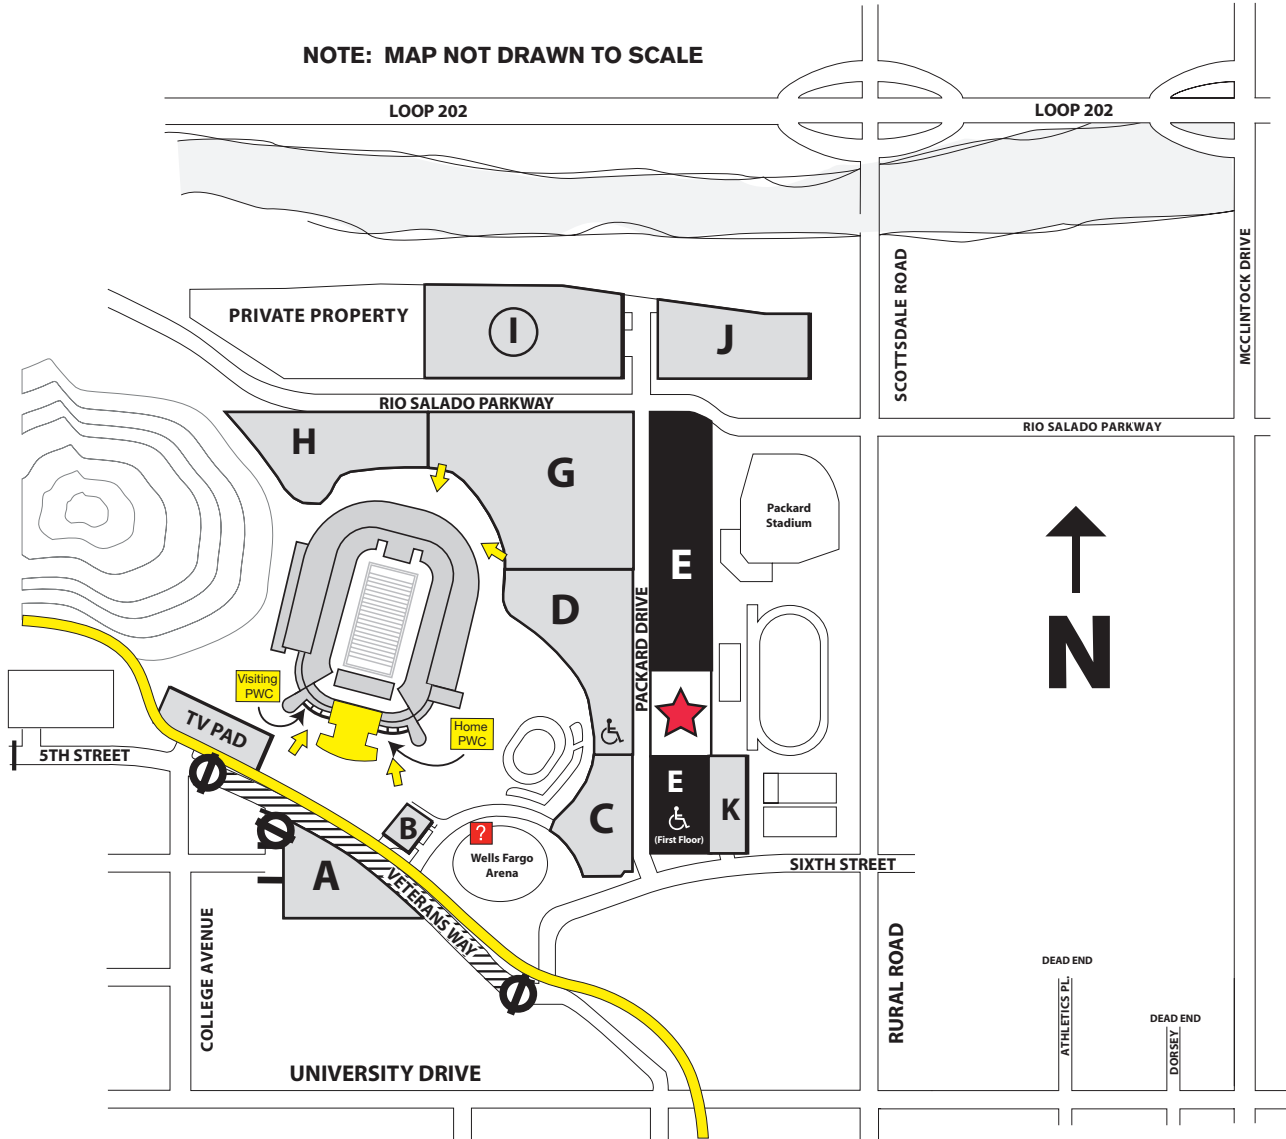

Game Day Map

NOTE: MAP NOT DRAWN TO SCALE

- Stadium Entrance
 Road Closure
 Disabled Parking
 Metro Light Rail
- ? Guest Services
 PWC Player Will Call
 I Game Day Paid Parking
 J RV/Bus/Limo Parking Only
- CSAC Insight Bowl General & Team Will Call
 A, B, C, D, E, G, H, K Advance Purchase Only Parking lots open at 4 p.m.
- ★ Big Huddle Pregame Party

Game Day Map

NOTE: MAP NOT DRAWN TO SCALE

- Stadium Entrance
- Road Closure
- Disabled Parking
- Metro Light Rail
- Guest Services
- PWC Player Will Call
- Game Day Paid Parking
- RV/Bus/Limo Parking Only
- CSAC Insight Bowl General & Team Will Call
- A, B, C, D, E, G, H, K** Advance Purchase Only Parking lots open at 4 p.m.
- Big Huddle Pregame Party

Game Day Map

NOTE: MAP NOT DRAWN TO SCALE

-  Stadium Entrance
  Road Closure
  Disabled Parking
  Metro Light Rail
-  Guest Services
  PWC Player Will Call
  Game Day Paid Parking
  RV/Bus/Limo Parking Only
-  CSAC Insight Bowl General & Team Will Call
  **A, B, C, D, E, G, H, K** Advance Purchase Only Parking lots open at 4 p.m.
-  Big Huddle Pregame Party