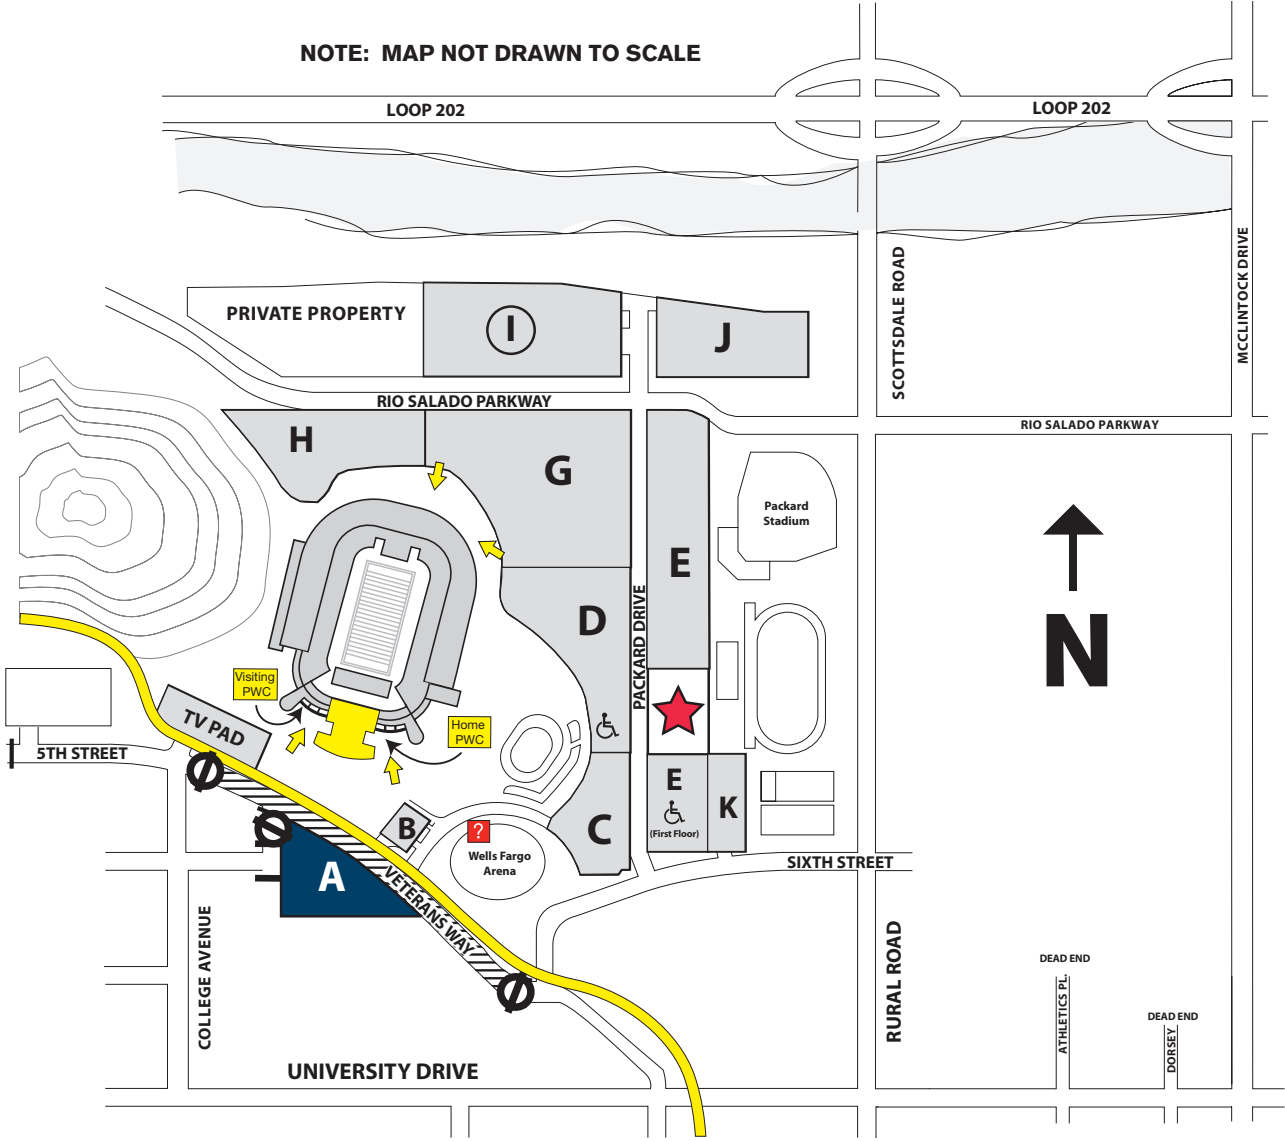

Game Day Map

NOTE: MAP NOT DRAWN TO SCALE

- Stadium Entrance
 - Road Closure
 - Disabled Parking
 - Metro Light Rail
 - Guest Services
 - PWC Player Will Call
 - Game Day Paid Parking
 - RV/Bus/Limo Parking Only
 - CSAC Insight Bowl General & Team Will Call
 - Big Huddle Pregame Party
- A, B, C, D, E, G, H, K** Advance Purchase Only Parking lots open at 4 p.m.

Game Day Map

NOTE: MAP NOT DRAWN TO SCALE

- Stadium Entrance
- Road Closure
- Disabled Parking
- Metro Light Rail
- Guest Services
- PWC Player Will Call
- Game Day Paid Parking
- RV/Bus/Limo Parking Only
- CSAC Insight Bowl General & Team Will Call
- A, B, C, D, E, G, H, K** Advance Purchase Only Parking lots open at 4 p.m.
- Big Huddle Pregame Party

Game Day Map

NOTE: MAP NOT DRAWN TO SCALE

- ➔ Stadium Entrance
 ⊘ Road Closure
 ♿ Disabled Parking
 Metro Light Rail
- ? Guest Services
 PWC Player Will Call
 I Game Day Paid Parking
 J RV/Bus/Limo Parking Only
- CSAC Insight Bowl General & Team Will Call
A, B, C, D, E, G, H, K Advance Purchase Only Parking lots open at 4 p.m.
- ★ Big Huddle Pregame Party

Game Day Map

NOTE: MAP NOT DRAWN TO SCALE

-  Stadium Entrance
  Road Closure
  Disabled Parking
  Metro Light Rail
-  Guest Services
  PWC Player Will Call
  Game Day Paid Parking
  RV/Bus/Limo Parking Only
-  CSAC Insight Bowl General & Team Will Call
  **A, B, C, D, E, G, H, K** Advance Purchase Only Parking lots open at 4 p.m.
-  Big Huddle Pregame Party