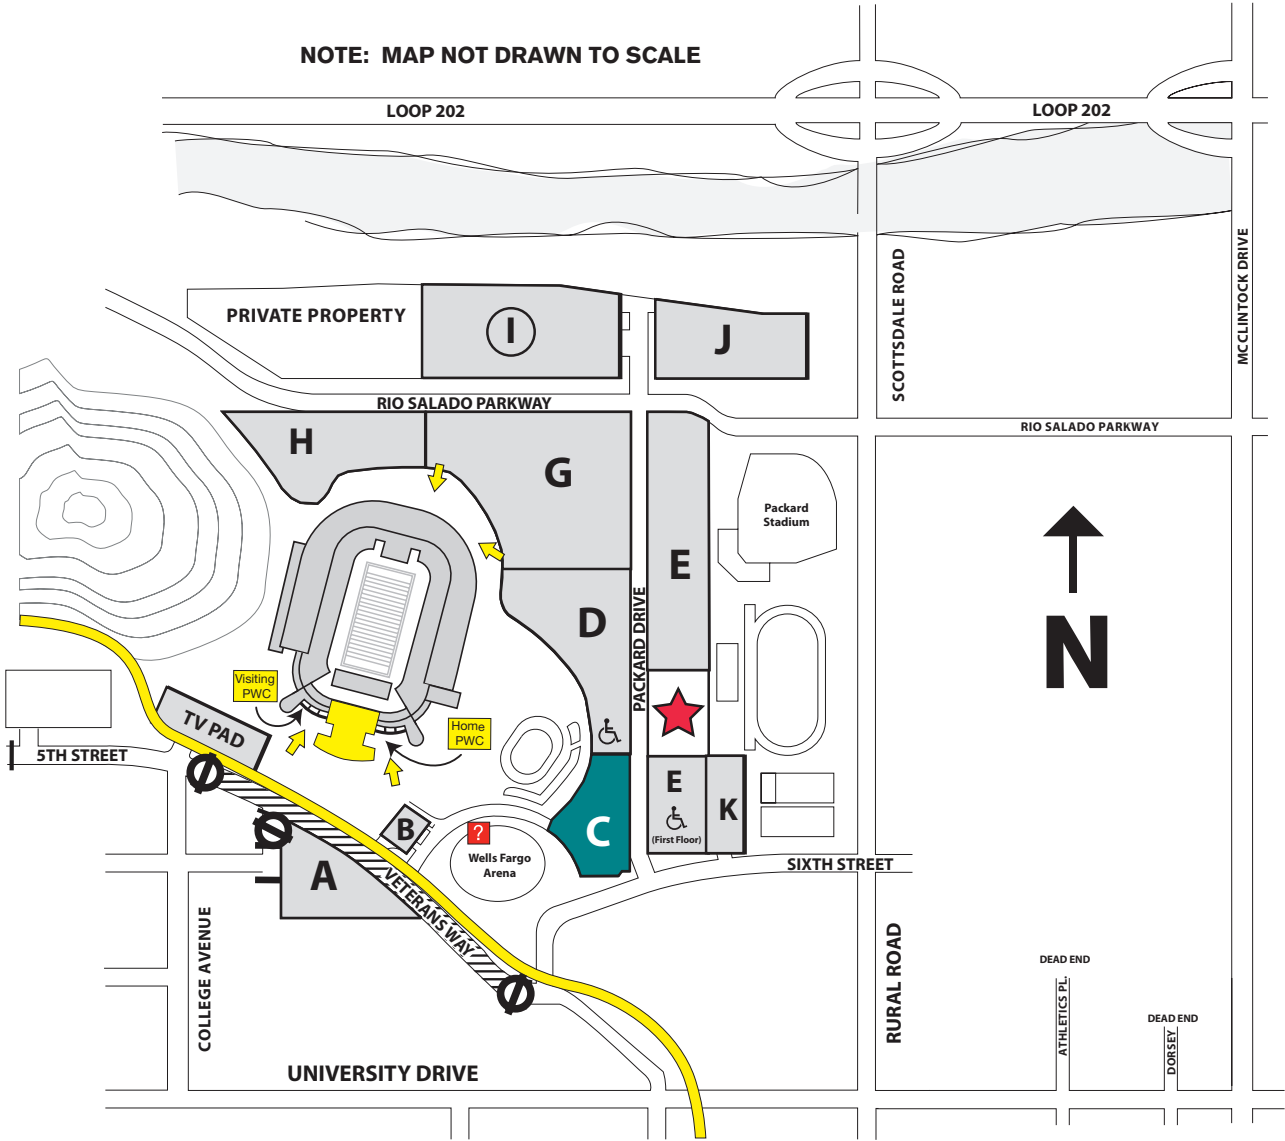

Game Day Map

NOTE: MAP NOT DRAWN TO SCALE

- Stadium Entrance
- Road Closure
- Disabled Parking
- Metro Light Rail
- Guest Services
- PWC Player Will Call
- Game Day Paid Parking
- RV/Bus/Limo Parking Only
- CSAC Insight Bowl General & Team Will Call
- A, B, C, D, E, G, H, K** Advance Purchase Only Parking lots open at 4 p.m.
- Big Huddle Pregame Party

Game Day Map

NOTE: MAP NOT DRAWN TO SCALE

- ➔ Stadium Entrance
 ⊘ Road Closure
 ♿ Disabled Parking
 Metro Light Rail
- ? Guest Services
 PWC Player Will Call
 I Game Day Paid Parking
 J RV/Bus/Limo Parking Only
- CSAC Insight Bowl General & Team Will Call
A, B, C, D, E, G, H, K Advance Purchase Only Parking lots open at 4 p.m.
- ★ Big Huddle Pregame Party

Game Day Map

NOTE: MAP NOT DRAWN TO SCALE

-  Stadium Entrance
  Road Closure
  Disabled Parking
  Metro Light Rail
-  Guest Services
  PWC Player Will Call
  Game Day Paid Parking
  RV/Bus/Limo Parking Only
-  CSAC Insight Bowl General & Team Will Call
  **A, B, C, D, E, G, H, K** Advance Purchase Only Parking lots open at 4 p.m.
-  Big Huddle Pregame Party