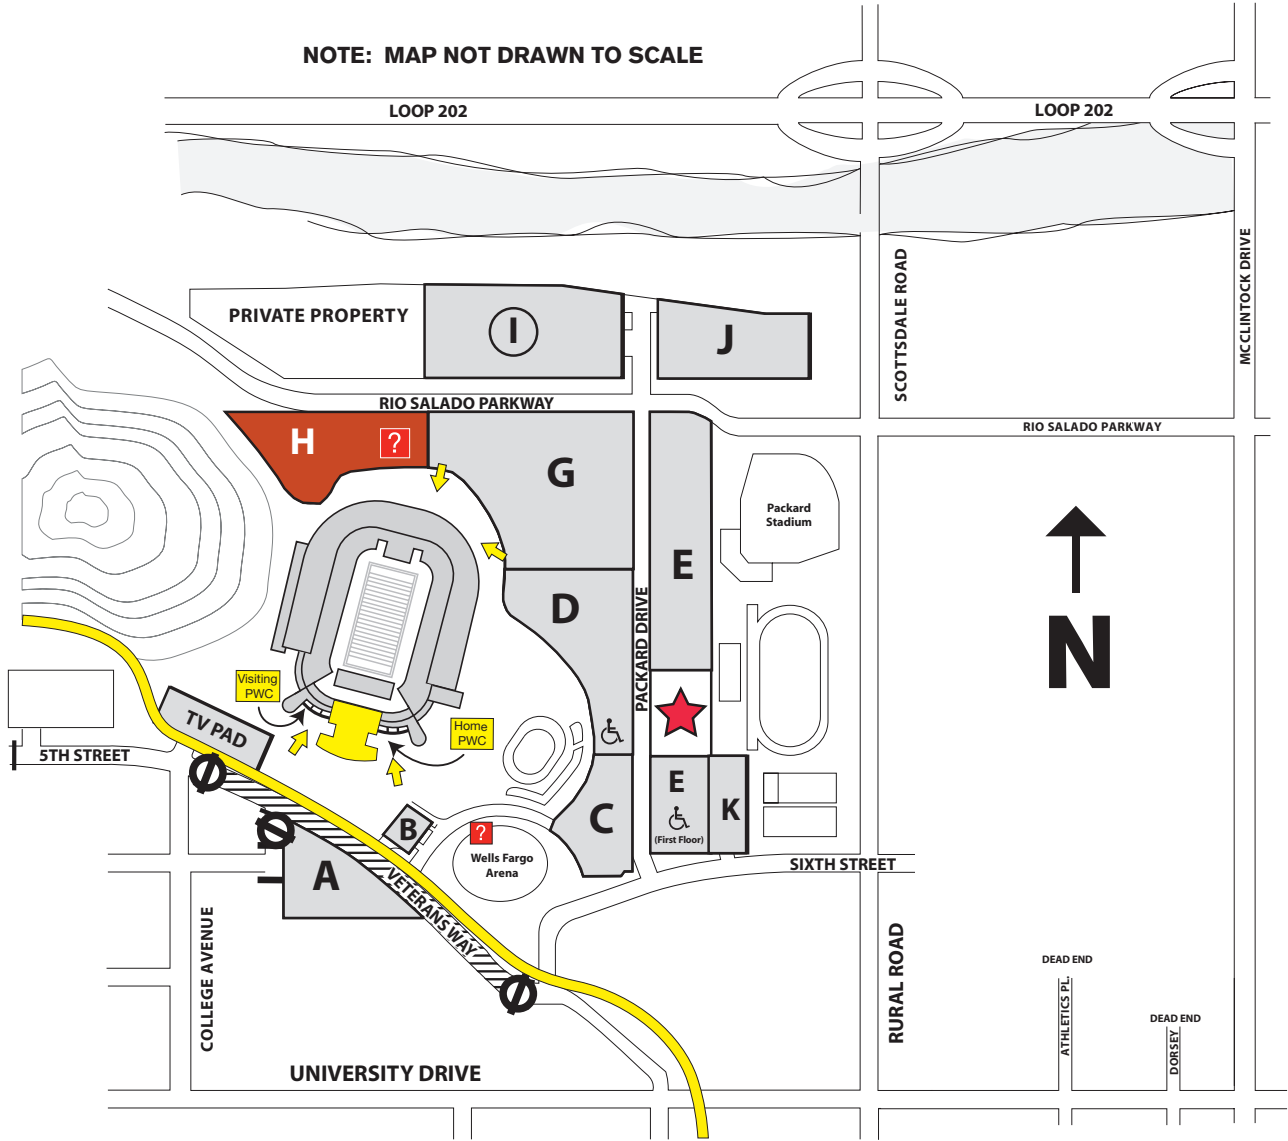

Game Day Map

NOTE: MAP NOT DRAWN TO SCALE

- Stadium Entrance
- Road Closure
- Disabled Parking
- Metro Light Rail
- Guest Services
- PWC Player Will Call
- Game Day Paid Parking
- RV/Bus/Limo Parking Only
- CSAC Insight Bowl General & Team Will Call
- A, B, C, D, E, G, H, K** Advance Purchase Only Parking lots open at 4 p.m.
- Big Huddle Pregame Party

Game Day Map

NOTE: MAP NOT DRAWN TO SCALE

-  Stadium Entrance
  Road Closure
  Disabled Parking
  Metro Light Rail
-  Guest Services
  PWC Player Will Call
  Game Day Paid Parking
  RV/Bus/Limo Parking Only
-  CSAC Insight Bowl General & Team Will Call
  **A, B, C, D, E, G, H, K** Advance Purchase Only Parking lots open at 4 p.m.
-  Big Huddle Pregame Party