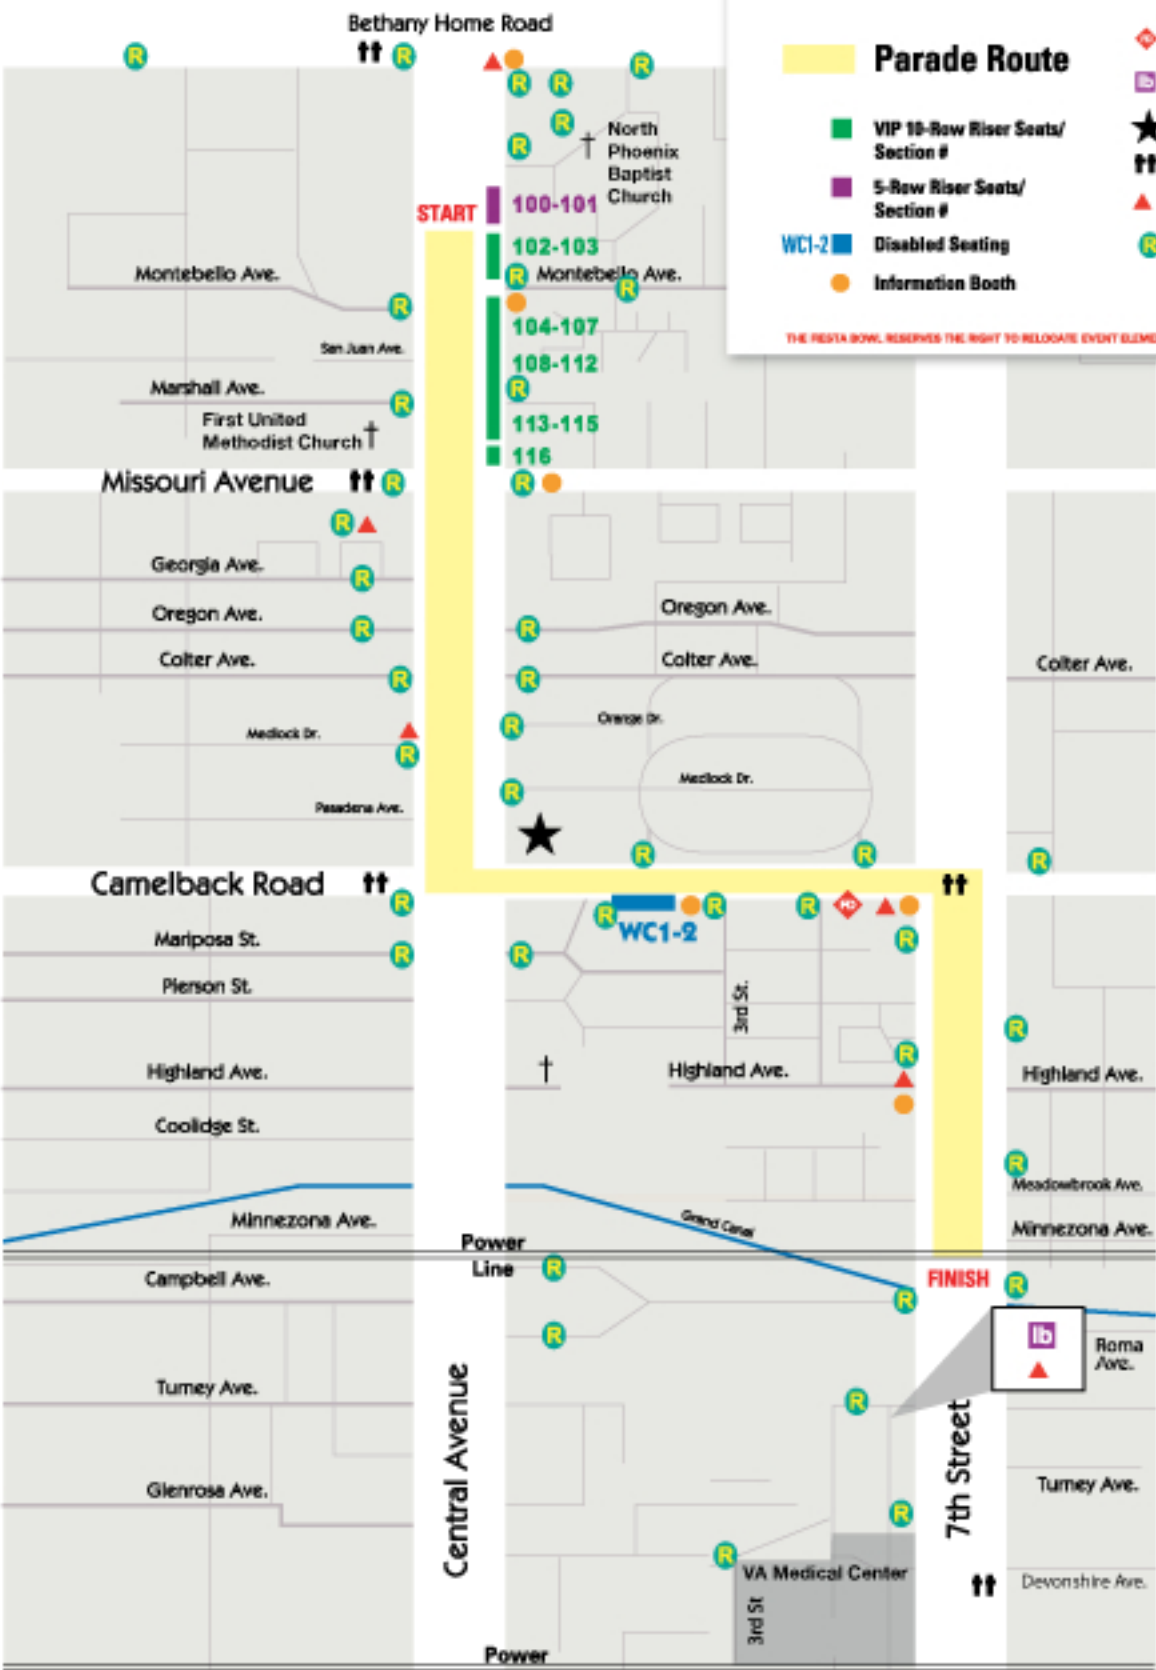

MAP KEY

Parade Route

- VIP 10-Row Riser Seats/
  Section #
- 5-Row Riser Seats/
  Section #
- WC1-2 Disabled Seating
- Information Booth

- Fire Dept. Command
- Lost Band Members
- Parade VIP Chalet
- Tow Truck
- Participant Water Station
- Restrooms

7th Avenue

10th Street

Central Avenue

7th Street

Indian School Road

Montecito Ave.